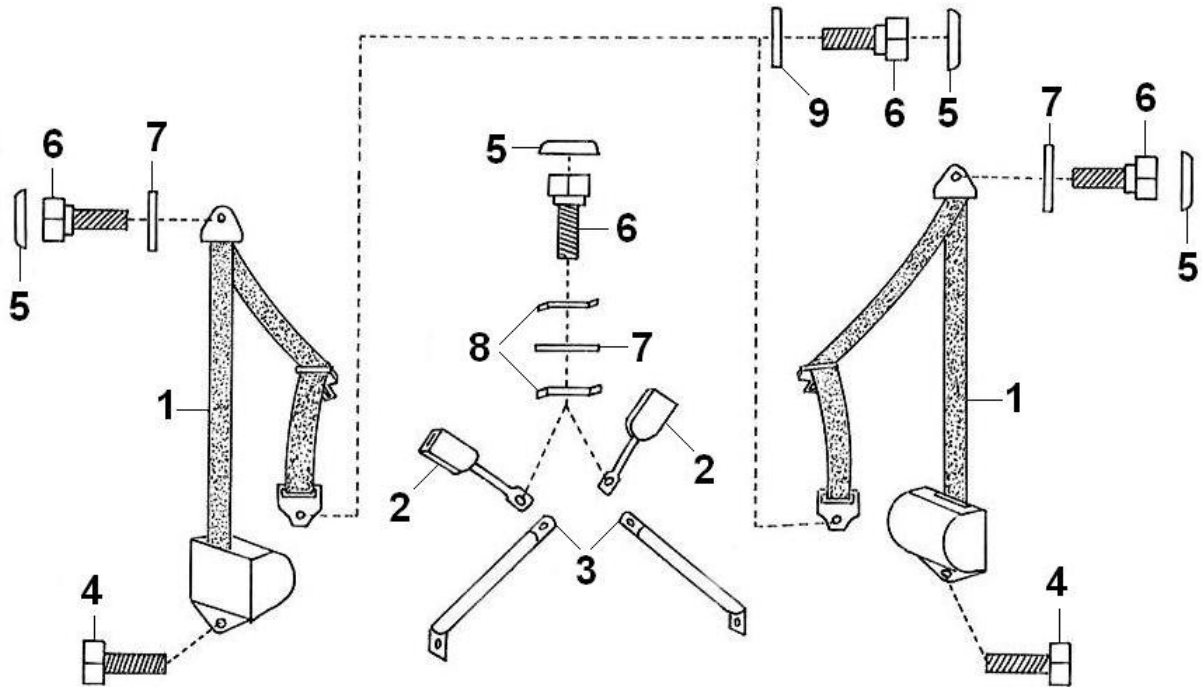

SEAT BELTS

ITEM	CPC P/N	SEATS P/N	DESCRIPTION	QTY
1	72677-08	760084	Seat Belt Retractor	2
2	72678-08	760075	Seat Belt Receiver	2
3	72680-08	760001	Seat Belt Bracket R/H	1
3A	72679-08	760002	Seat Belt Bracket L/H	1
4	72681-08	760170	Screw 35mm	2
5	72682-08	760174	Black Cover	6
6	72683-08	760171	Seat Belt Stepped Screw	6
7	72684-08	760175	Seat Belt Washer	4
8	72685-08	760173	Wave Washer	4
9	72686-08	760172	Washer 2mm	2