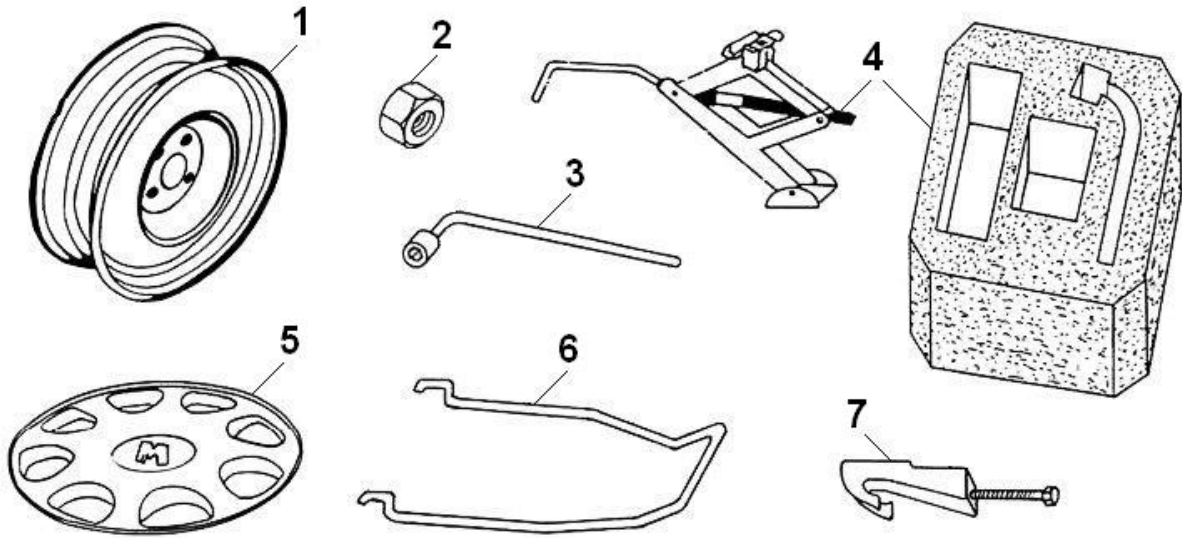

WHEELS

ITEM	CPC P/N	SEATS P/N	DESCRIPTION	QTY
1	72499-08	76127	Wheel/Tire Assembly (Tire not shown)	5
2	72500-08	760061	Wheel Nut 19 Mm	16
3	72501-08	760178	Lug Wrench	1
4	72502-08	760177	Vehicle Jack Box, Poly	1
5	72503-08	760217	Hub Cap	4
6	72504-08	759994	Spare Tire Retainer	1
7	72505-08	760176	Spare Tire Securing Hook	1