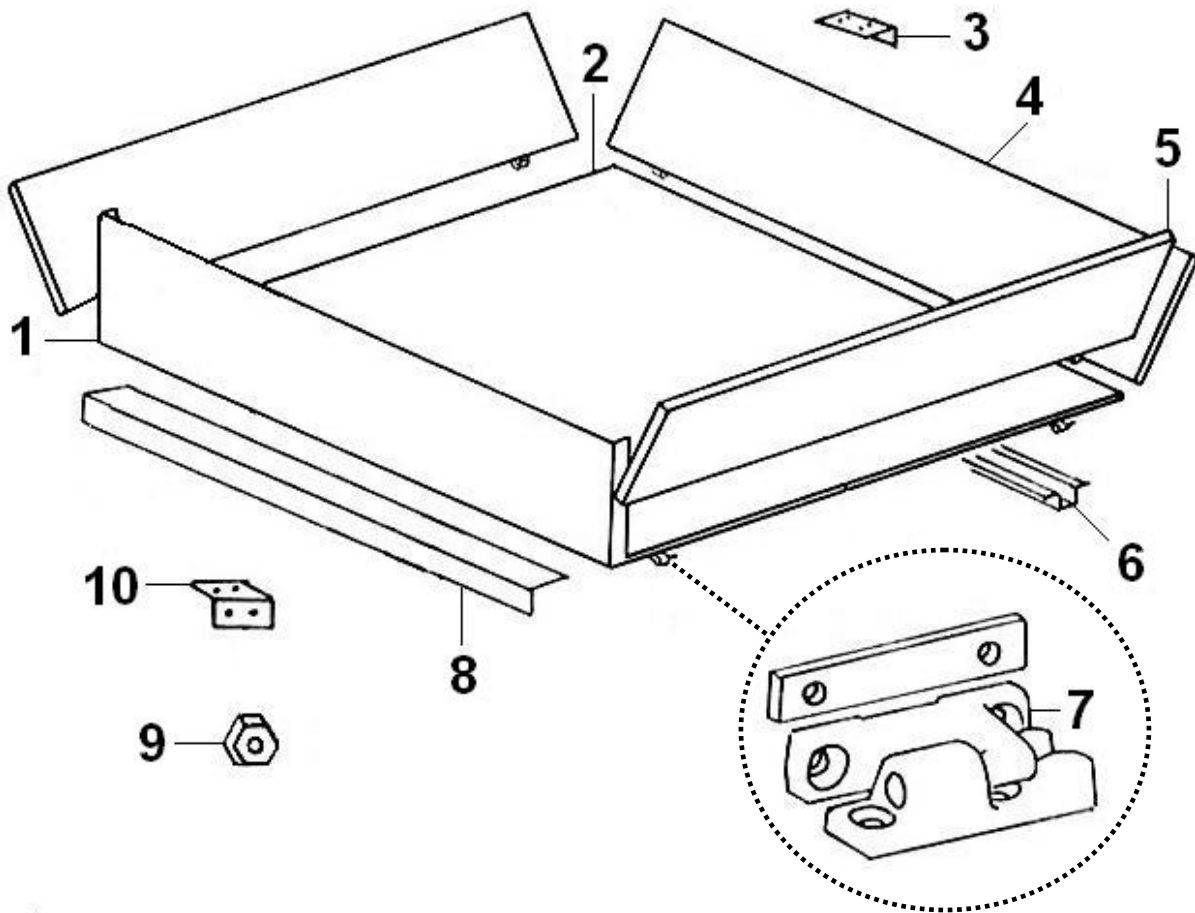

## DROPSIDE BODY

ITEM	CPC P/N	SEATS P/N	DESCRIPTION	QTY
1	72733-08	760305	Dropside Front Panel	1
2	72742-08	760266	Dropside Body Floor Plate Long	1
3	72745-08	760268	Dropside Hinge Mounting Plate	2
4	72740-08	760306	Dropside Rear Panel	1
5	72741-08	760307	Dropside, Side Panel	2
6	72743-08	760265	Floor Support Plate Rear	4
7	72744-08	760262	Hinge. Dropside Panel	6
8	72747-08	760269	Dropside Securing Plate	1
9	72748-08	760276	Body Hinge Nut	1
10	72746-08	760267	Dropside Hinge Mounting Plate	4