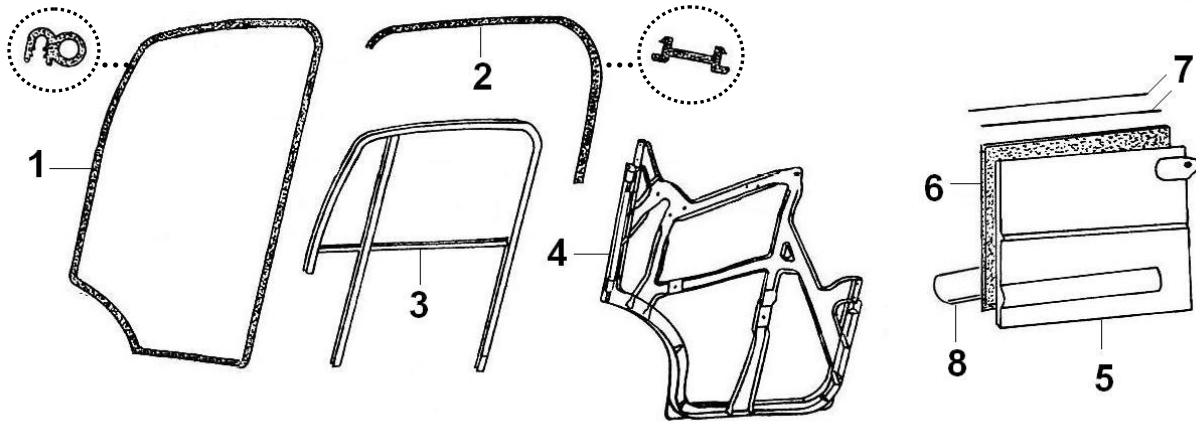

DOOR - PANEL

ITEM	CPC P/N	SEATS P/N	DESCRIPTION	QTY
1	72605-08	759981	Left Main Cab Door Seal	1
1A	72606-08	759982	Right Main Cab Door Seal	1
2	72614-08	760203	Cab Door Top Seal	2
3	72608-08	760502	L/H Cab Door Upper Frame	1
3A	72607-08	760501	R/H Cab Door Upper Frame	1
4	72609-08	760503	L/H Cab Door Lower Frame	1
4A	72610-08	760504	R/H Cab Door Lower Frame	1
5	72616-08	760349	Door Panel, RH Outer, White	1
5	72617-08	760345	Door Panel, RH Outer, Blue	1
5	72618-08	760185	Door Panel, RH Outer, Red	1
5	72619-08	760347	Door Panel, RH Outer, Gray	1
5A	72620-08	760348	Door Panel, LH Outer, White	1
5A	72621-08	760343	Door Panel, LH Outer, Blue	1
5A	72622-08	760184	Door Panel, LH Outer, Red	1
5A	72623-08	760346	Door Panel, LH Outer, Gray	1
6	72611-08	760187	R/H Inner Door Panel	1
6A	72612-08	760186	L/H Inner Door Panel	1
7	72613-08	760505	Cab Door Seal	4
8	72615-08	760188	Glove Tray, Black	1