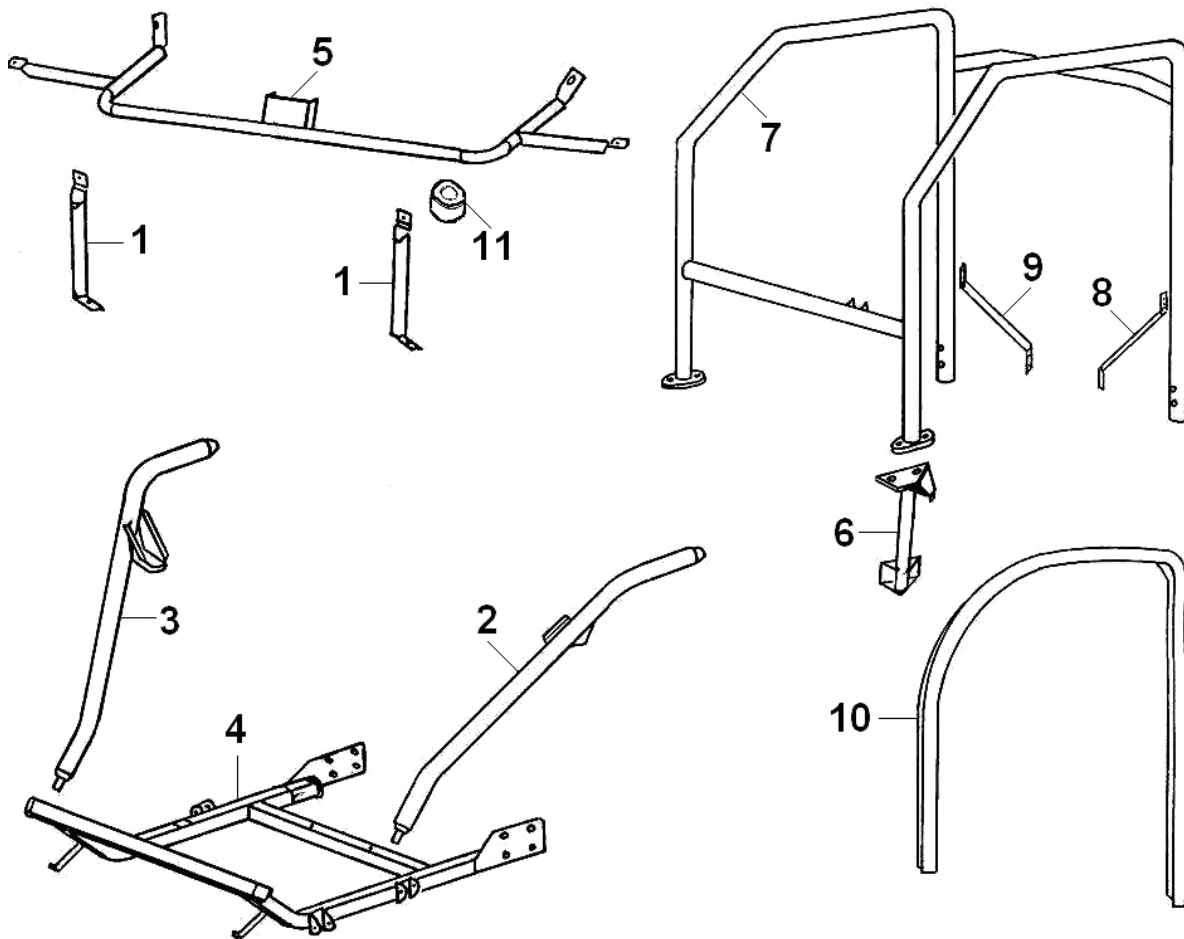

CHASSIS SUPPORTS

ITEM	CPC P/N	SEATS P/N	DESCRIPTION	QTY
1	72557-08	760091	Bracket, Roll Cage	2
2	72558-08	760004	Front Support L/H	1
3	72559-08	760003	Front Support R/H	1
4	72560-08	760090	Engine Frame	1
5	72561-08	760092	Bumper Support Bar	1
6	72562-08	760006	CHA Connector Bracket L/H	1
6A	72563-08	760007	CHA Connector Bracket R/H	1
7	72564-08	760097	Roll Cage	1
8	72782-08	760131	Roll Cage Support L/H	1
9	72565-08	760132	Roll Cage Support R/H	1
10	72566-08	760099	Cab Door Frame L/H	1
10A	72567-08	760098	Cab Door Frame R/H	1
11	72568-08	760089	Spacer, Cab Frame	2