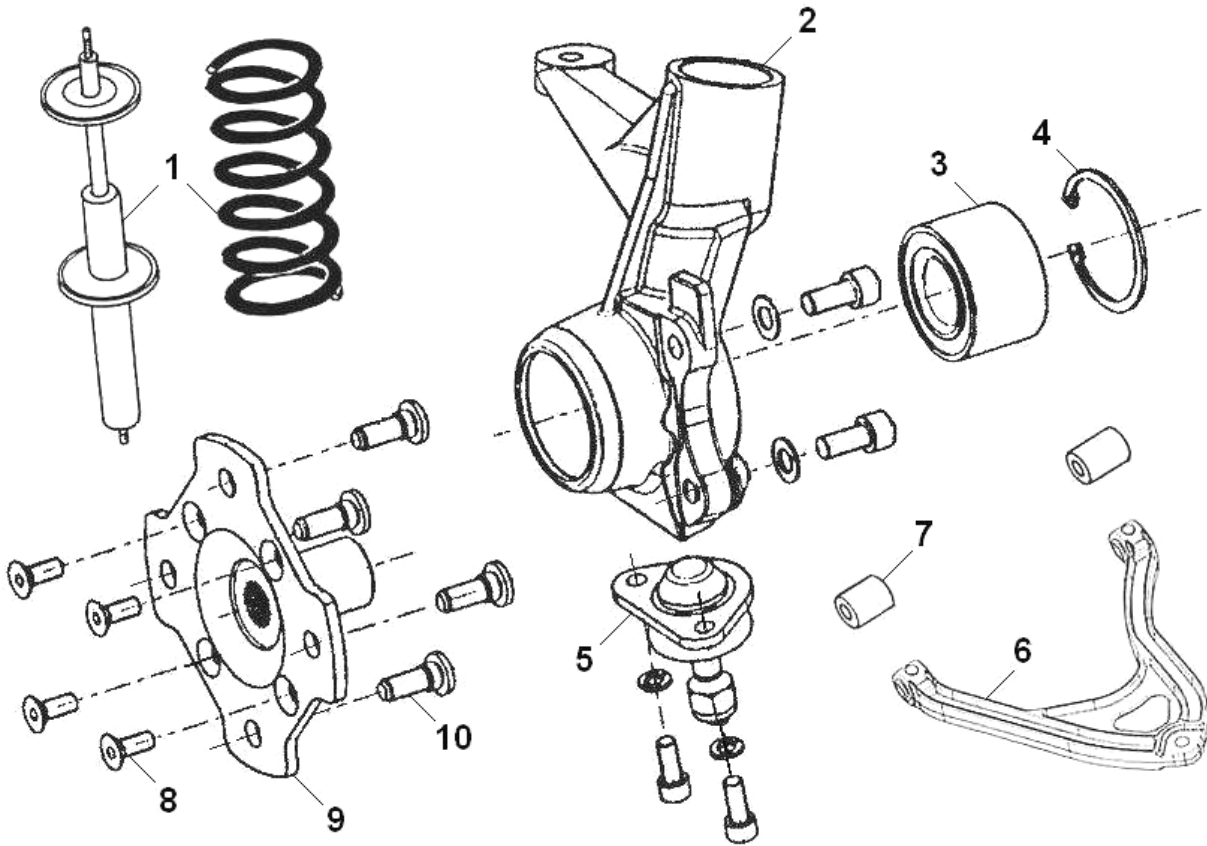

FRONT AXLE and STEERING

ITEM	CPC P/N	SEATS P/N	DESCRIPTION	QTY
1	72466-08	760047	Front Shock Absorber	2
2	72467-08	760470	L/H Hub Assembly	1
2A	72468-08	760471	R/H Hub Assembly	1
3	72469-08	760467	Front Wheel Bearing	2
4	72470-08	760468	Circlip	2
5	72471-08	760469	Ball Joint	2
6	72472-08	760042	A-Arm	2
7	72473-08	760487	Rubber Bushing	2
8	72474-08		Countersunk Screw, Brake Disc	8
9	72475-08	760472	Drive Flange	2
10	72476-08		Front Wheel Stud	8