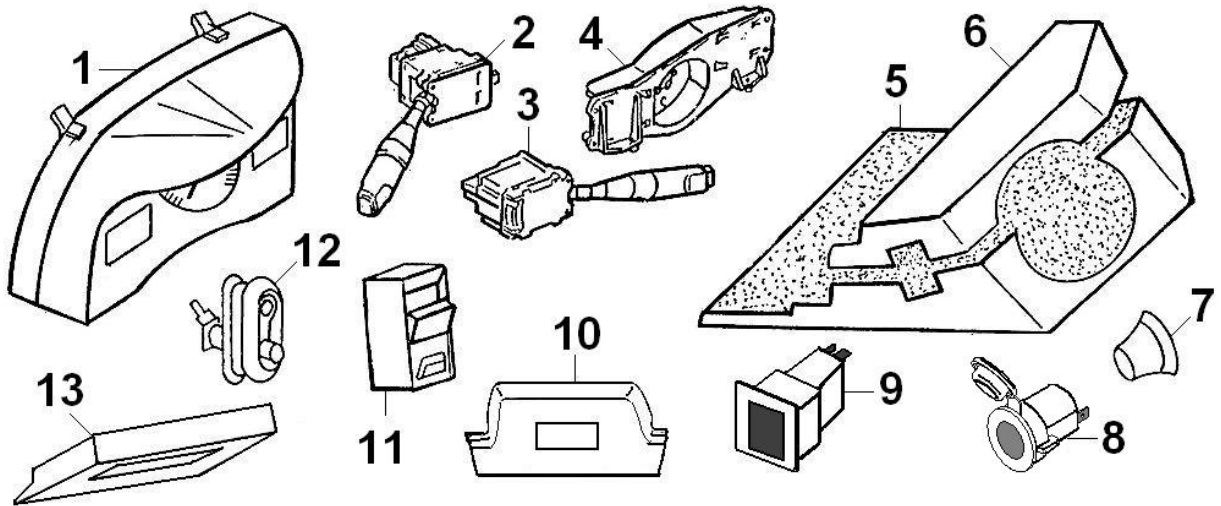

INSTRUMENTS

ITEM	CPC P/N	SEATS P/N	DESCRIPTION	QTY
1	76761-08	760163	Instrument Panel	1
2	76762-08	760162	Light Switch	1
3	76763-08	760362	Windshield Wiper Switch	1
4	72764-08	760104	Switch Support Bracket	1
5	72736-08	760102	Steering Column Lower Cover	1
6	72765-08	760103	Steering Column Upper Cover	1
7	72766-08	760105	Ignition Lock Shroud	1
8	72767-08	760166	Hazard Warning Switch	1
9	66030-03	719342	12V Power Outlet	1
10	72768-08	760380	Interior Light Assy	1
11	72769-08	759986	Door Contact Switch	1
12	72770-08	760206	Interior Lamp Housing	1