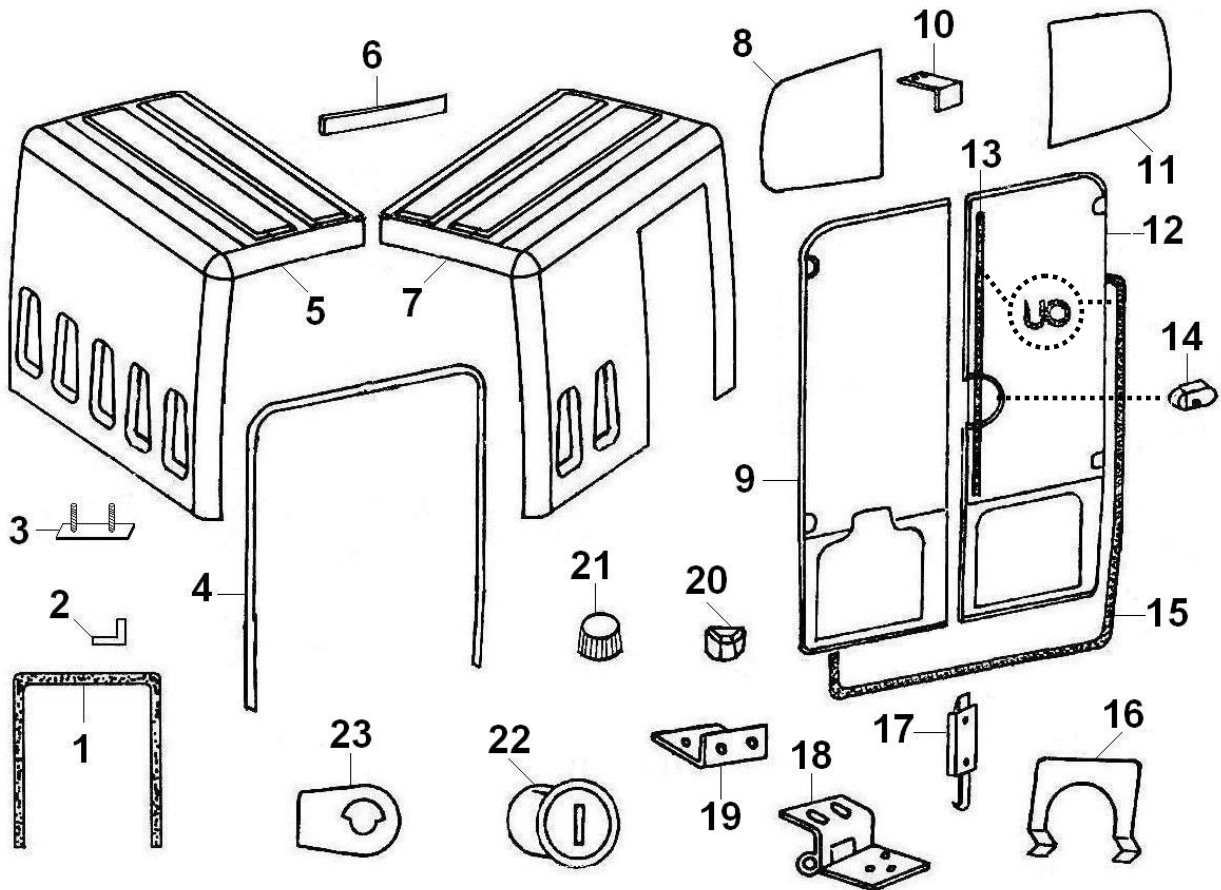

VAN SIDES

ITEM	CPC P/N	SEATS P/N	DESCRIPTION	QTY
1	72788-08	467627	Cab To Van Body Joint	1
2	72721-08	760238	Attachment Bracket	2
3	72722-08	760236	Attach Cell Polyester	4
4	72718-08	760228	Rear Arch	1
5	72440-08	760231	L/H Van Side	1
6	72723-08	760220	Rear Cap, Van	1
7	72441-08	760230	R/H Van Side	1
8	72724-08	760219	R/H Rear Door Glass Tinted	1
9	72720-08	760234	L/H Precut Door	1
10	72729-08	760240	Upper Bracket	1
11	72725-08	760218	L/H Rear Door Glass Tinted	1
12	72719-08	760233	R/H Precut Door	1
13	72789-08	467629	Rear Door Seal, Van	1
14	72650-08	760181	R/H Outer Door Handle	1
15	72726-08	760357	Door Seal	1
16	72647-08	759965	Key Barrel Fixing Clip	1
17	72730-08	760241	Second Door Catch	2
18	72727-08	760229	Hinge	4
19	72728-08	760239	Hinge Support Plate	4
20	68027-04	719326	License Plate Light (NEV Only)	1
21	76731-08	760237	Door Stop	4
22	72484-08	760043	Ignition Lock, 4 Barrels	1
23	72645-08	759963	Door Plate L/H	1