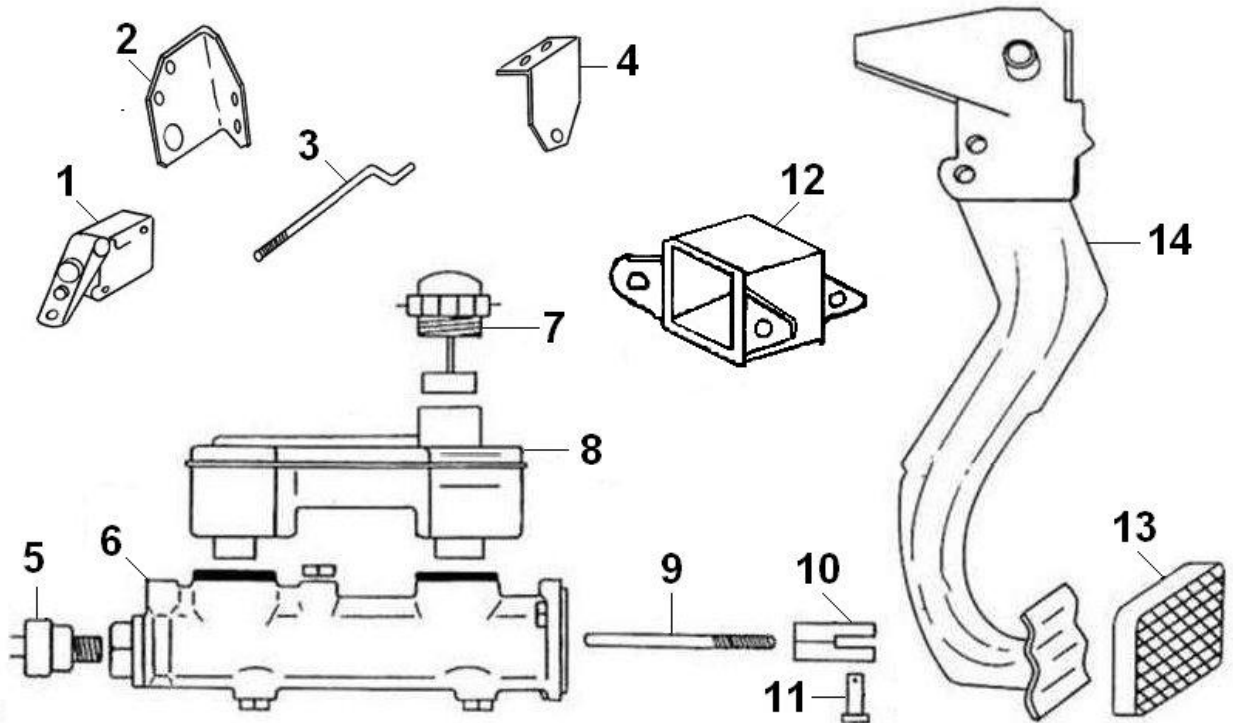

## HYDRAULIC BRAKES

ITEM	CPC P/N	SEATS P/N	DESCRIPTION	QTY
1	72516-08	760056	Load Sensing Valve	1
2	72517-08	512749X	Load Sensing Valve Support	1
3	72518-08	760059	Sensing Valve Operating Rod	1
4	72519-08	759947	Bracket Load Sensing Valve Rod	1
5	72506-08	760489	Brake Light Switch </td <td>1</td>	1
6	72507-08	760484	Master Cylinder	1
7	72508-08	760485	Master Cylinder Cap with Switch	1
8	72509-08	760486	Master Cylinder Reservoir	1
9	72510-08	760060	Master Cylinder Push Rod	1
10	72511-08	760049	Brake Pedal Clevis	1
11	72512-08	760050	Brake Pedal Clevis Pin	1
12	72513-08	760005	Master Cylinder Spacer	1
13	72514-08	760048	Brake Pedal Pad	1
14	72515-08	760053	Brake Pedal	1