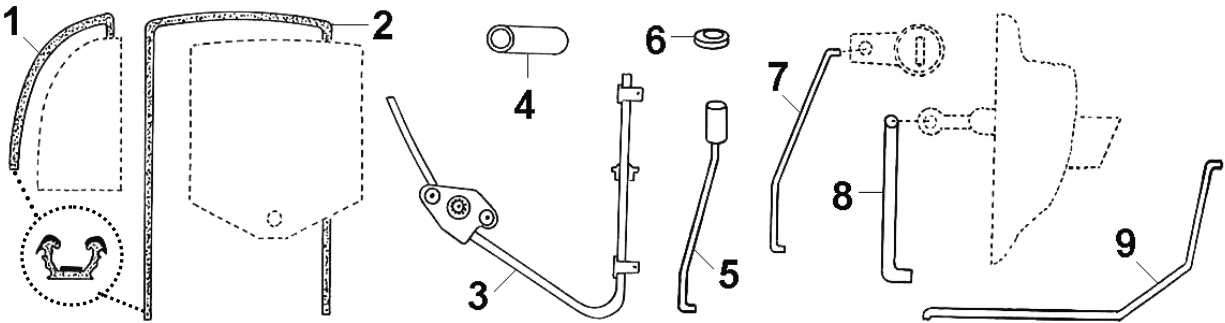

DOOR – WINDOW MECHANISM

ITEM	CPC P/N	SEATS P/N	DESCRIPTION	QTY
1	72624-08	760506	Quarter Glass Door Seal	2
2	72625-08	760507	Drop Door Glass	2
3	72627-08	760197	R/H Window Winder	1
3A	72626-08	760198	L/H Window Winder	1
4	72628-08	760205	Window Winder Handle	2
5	72630-08	760194	Interior Door Lock Button L/H	1
5A	72629-08	760193	Interior Door Lock Button R/H	1
6	72631-08	759966	Inner Door Lock Grommet	2
7	72632-08	759967	L/H Lock Rod	1
7A	72633-08	759968	R/H To Lock Rod	1
8	72634-08	759976	Door Lock Rod, Short L/H	1
8A	72635-08	759977	Door Lock Rod, Short R/H	1
9	72636-08	759974	Door Lock Rod, Long	2