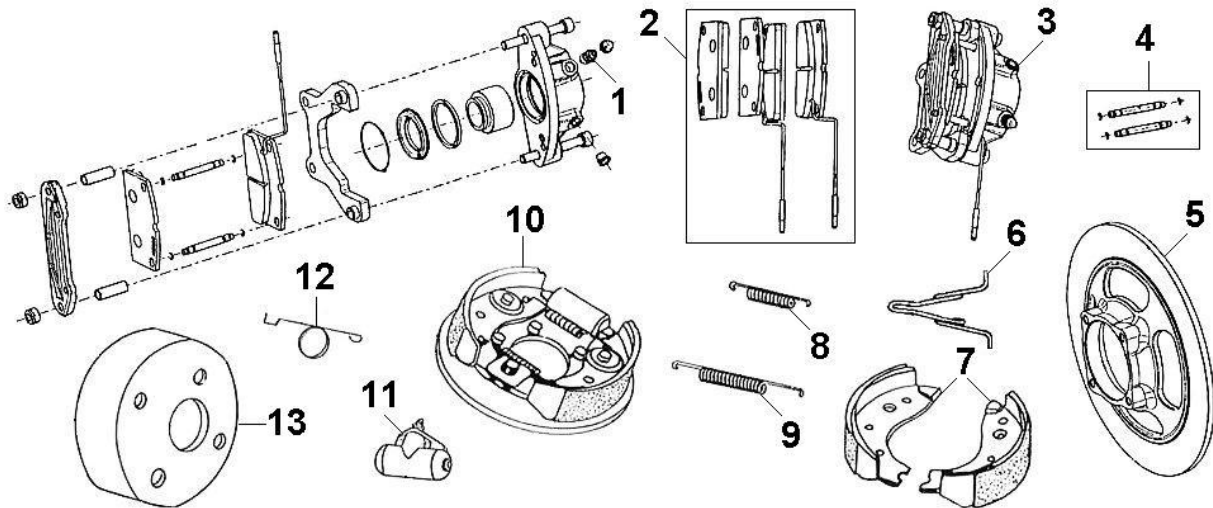

HYDRAULIC BRAKES

ITEM	CPC P/N	SEATS P/N	DESCRIPTION	QTY
1	72528-08	760490	Bleed Valve	2
2	72529-08	760396	Brake Pads Kit	1
3	72530-08	760491	L/H/F Brake Caliper Complete	1
3A	72531-08	760493	R/H/F Brake Caliper Complete	1
4	72532-08	760492	Brake Pad Retaining Pin	2
5	72533-08	760494	Front Brake Disc	2
6	72534-08	760495	Anti Lock Spring	2
7	72535-08	760395	Brake Shoes	2
8	72536-08	760496	Spring, Short	2
9	72537-08	760497	Brake Shoe Return Spring	2
10	72538-08	760150	Brake Rear R/H	1
10A	72539-08	760149	Brake Rear L/H	1
11	72540-08	760498	Wheel Cylinder	2
12	72541-08	760499	Spring R/H	1
12A	72542-08	760500	Spring L/H	1
13	72543-08	760151	Rear Brake Drum	2