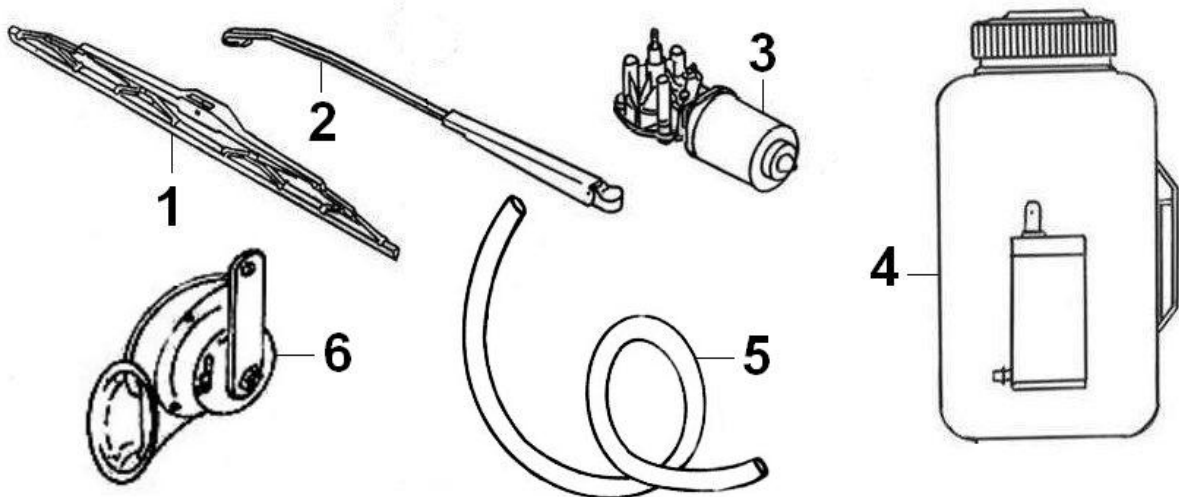

WINDSHIELD WIPER and HORN

ITEM	CPC P/N	SEATS P/N	DESCRIPTION	QTY
1	72771-08	760215	Wiper Blade	1
2	72772-08	760139	Wiper Arm	1
3	72773-08	760138	Wiper Motor	1
4	72774-08	760216	Tank, Windshield Washer Fluid 1.5L	1
5	72775-08	760377	Hose, Windshield Washer	1
6	72776-08	759957	Horn	1