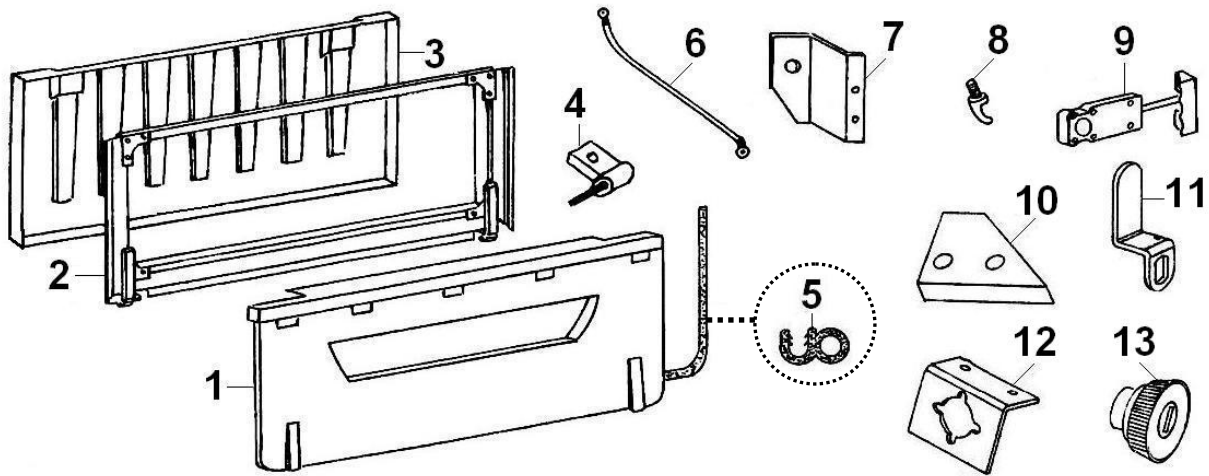

TAILGATE

ITEM	CPC P/N	SEATS P/N	DESCRIPTION	QTY
1	72694-08	760254	Tailgate Outer Panel	1
2	72695-08	760256	Tailgate Main Frame	1
3	72696-08	760363	Tailgate Inner Panel, Cargo	1
3A	72784-08	760355	Tailgate Inner Panel, Tilt Bed	1
3B	72785-08	760302	Tailgate Inner Panel, Drop Side	1
4	72697-08	760255	Tailgate Lower Hinge	2
5	72786-08	467628	Rear Door Seal.	1
6	72698-08	760258	Tailgate Support Cable	2
7	72699-08	760257	Tailgate Lock Pin Bracket	2
8	72700-08	760518	Tailgate Conical Lock Pin	2
9	72787-08	760259	Tailgate Release Lever.	2
10	72701-08	760264	Bracket Tailgate	1
11	72702-08-	760260	Lock Operating Plate Drop Side	1
12	72703-08	760261	Tailgate Key Barrel Plate	1
13	72704-08	760263	Tailgate Lock Barrel And Handle	1