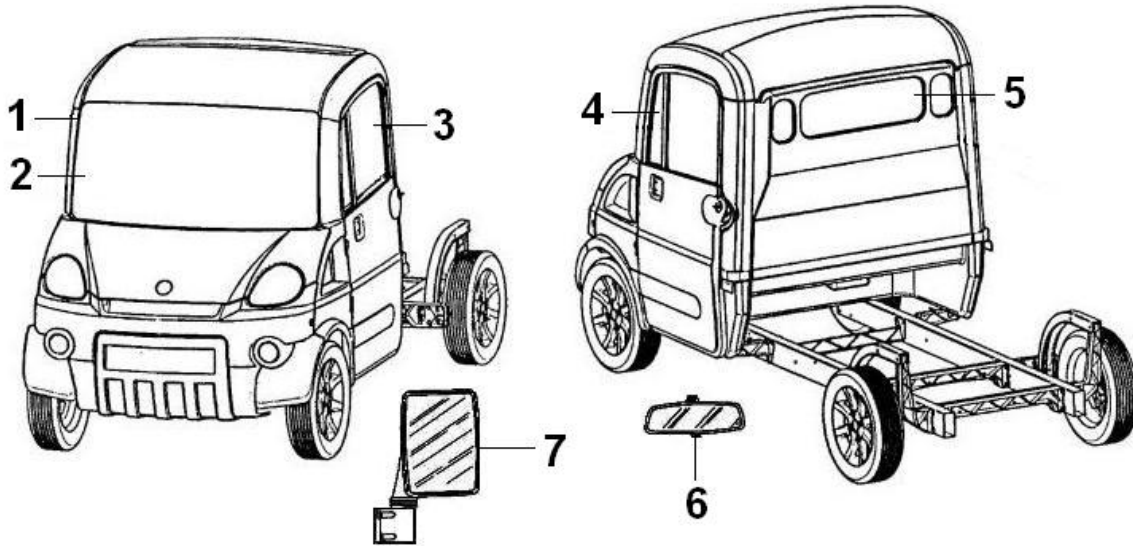

GLAZING

ITEM	CPC P/N	SEATS P/N	DESCRIPTION	QTY
1	72659-08	760067	Windshield Trim Seal	1
2	72660-08	760068	Windshield. Tinted	1
3	72661-08	760199	Cab Door Drop Window L/H Tinted	1
3A	72662-08	760200	Cab Door Drop Window R/H Tinted	1
4	72663-08	759969	Door Quarter Glass R/H	1
4A	72664-08	759970	Door Quarter Glass L/H	1
5	72665-08	760070	Cab Rear Window\, Tinted	1
6	72666-08	760063	Interior Rear View Mirror	1
7	72667-08	760201	Rear View Mirror L/H	1
8	72668-08	760202	Rear View Mirror R/H	1