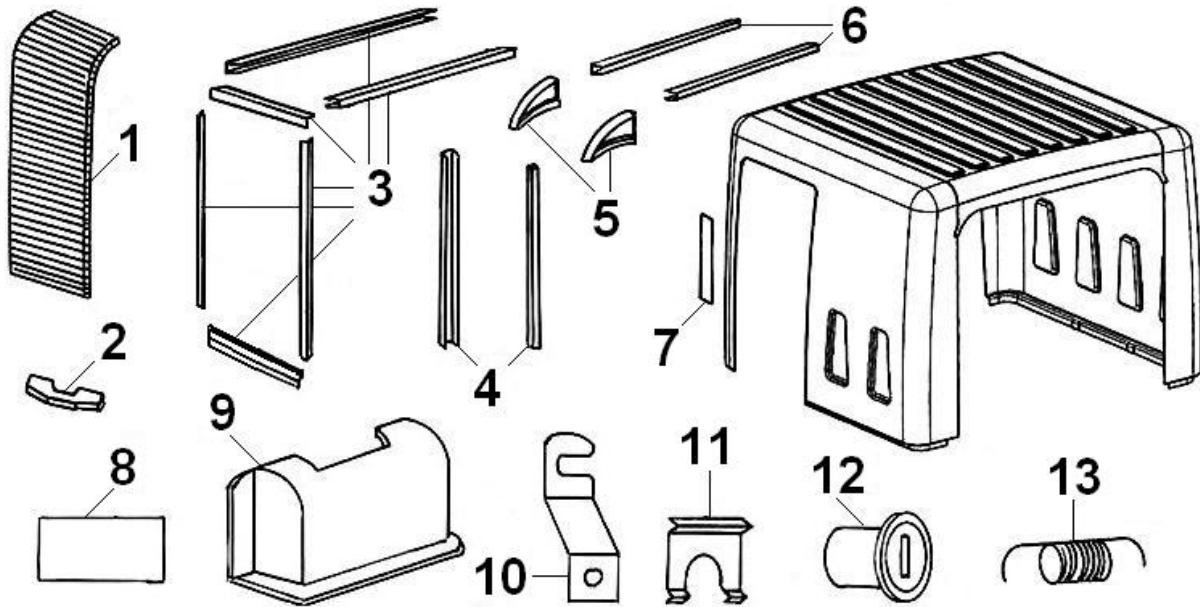

VAN SIDE ROLLER DOOR

ITEM	CPC P/N	SEATS P/N	DESCRIPTION	QTY
1	72705-08	760249	Side Roller Door	1
2	72706-08	760248	Roller Shutter Door Handle	1
3	72707-08	760243	Frame Kit, Side Roller Door	1
4	72711-08	760250	Vertical Guide Rail Kit	2
5	72712-08	760244	Guide Corner. L/H Side Roller Door	1
5A	72713-08	760245	Guide Corner. R/H Side Roller Door	1
6	72714-08	760251	Horizontal Guide Rail Kit	2
7	72708-08	760246	Side Roller Door Trim R/H	1
7A	72709-08	760247	Side Roller Door Trim L/H	1
8	72710-08	760253	Key Barrel Plate. Side	1
9	72715-08	760291	Side Roller Door Lock Cover	1
10	72716-08	760299	Lock Operating Plate	1
11	72647-08	759965	Key Barrel Fixing Clip	1
12	72484-08	760043	Ignition Lock, 4 Barrels (NOTE: Lock cylinders not sold as separate units)	1
13	72717-08	760252	Roller Door Lock Return Spring	1