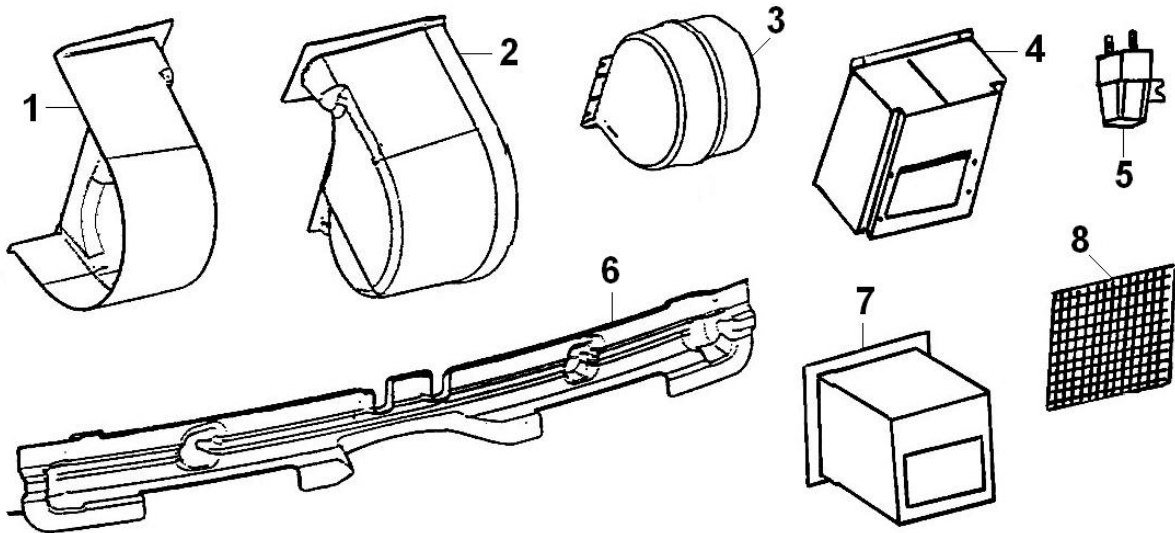

HEATING SYSTEM

ITEM	CPC P/N	SEATS P/N	DESCRIPTION	QTY
1	72446-08	760207	Left Heater Motor Shroud	1
2	72447-08	760208	Right Heater Motor Shroud	1
3	72448-08	760141	Heater Motor	1
4	72450-08	760140	Electric Heater Assembly	1
5	72451-08	760134	Cab Heater Relay	2
6	72449-08	760110	Dashboard Support	1
7	72452-08	759984	Heater Radiator Housing	1
8	72453-08	760036	Air Inlet Grill	1