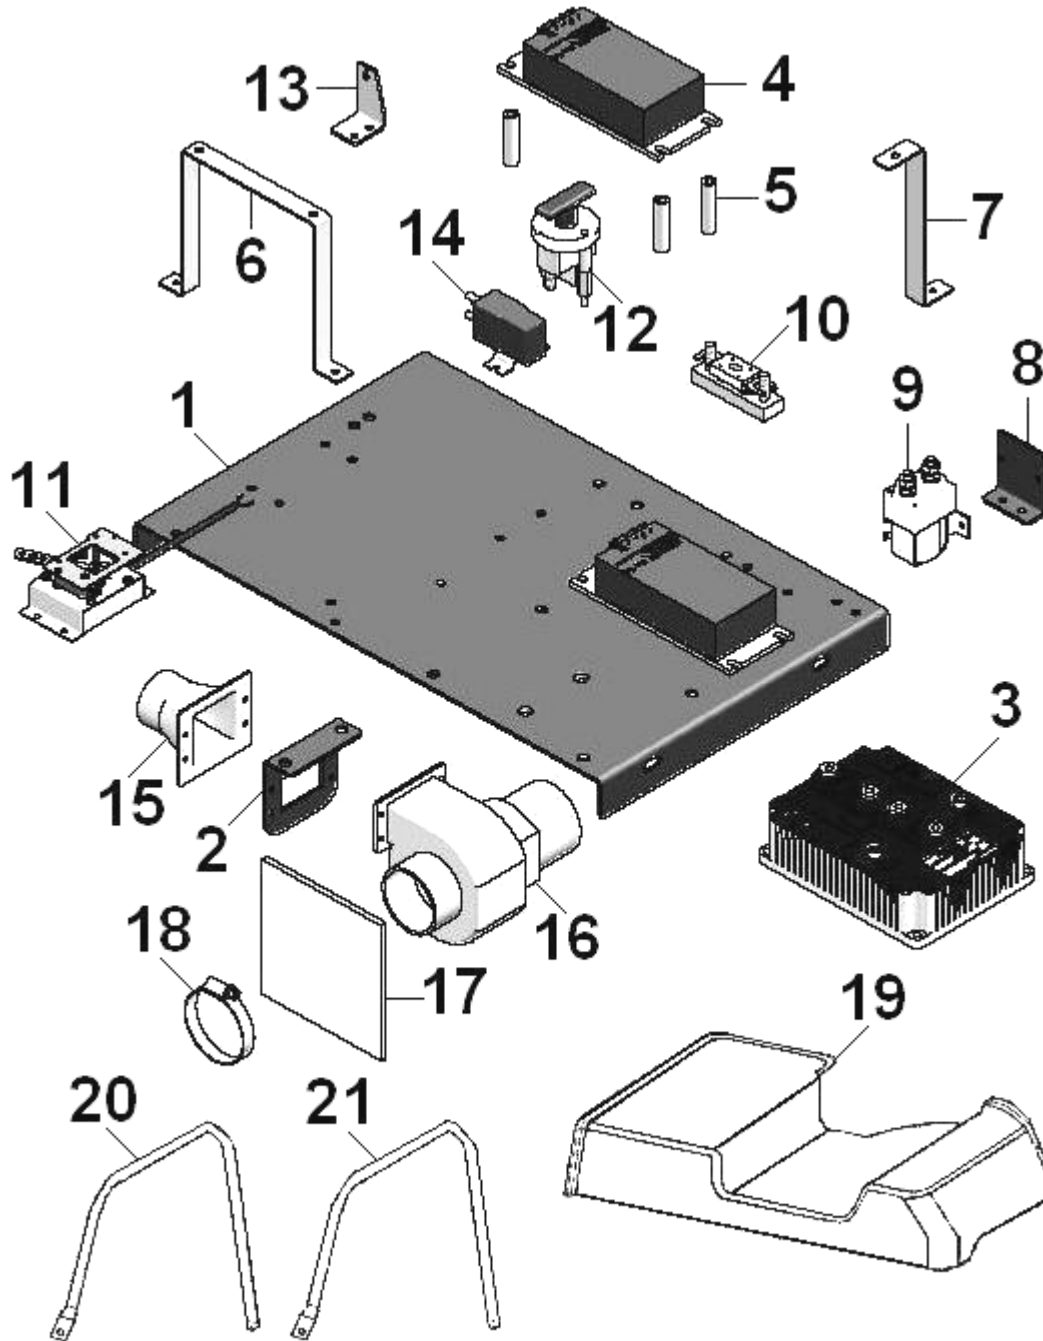

POWER SCHEMATIC

BATTERY and WIRE HARNESS

ITEM	CPC P/N	SEATS P/N	DESCRIPTION	QTY
1	72444-08	309201	Weldment, Battery Tray	1
2	66014-03	719229	Battery, 6V, Deep Cycle (US2200)	8
2A	66005-03	719231	Battery, 6V, Deep Cycle (US 145)	8
2B	72445-08	759863	Battery, 6V, Deep Cycle (Discover AGM EVGC6)	8
3	47711-98A	709196	Battery Hold Down	1
4	66561-90A	709059	Rod, Battery Hold Down	2
5	6256	719786	Washer, FLT Stainless .28X1.375X.06	2
6	7680	719876	Nut 1/4-20 NE 316 Stainless Nylon	2
7	70099-88	709004	Cable, 4GAX8.75, 5/16" Term	2
8	66210-07	759857	Battery Watering System	1
9*	66211-07	759858	Hand Pump, Battery Watering System	1
10	72777-08	760167	Dashboard Harness	1
11	72778-08	760168	Front Harness	1
12	72779-08	760109	Rear Harness	1
13	72780-08	467592	Rear Door Harness	1
14*	72781-08	760303	Reverse Light Harness	1

* Not Shown