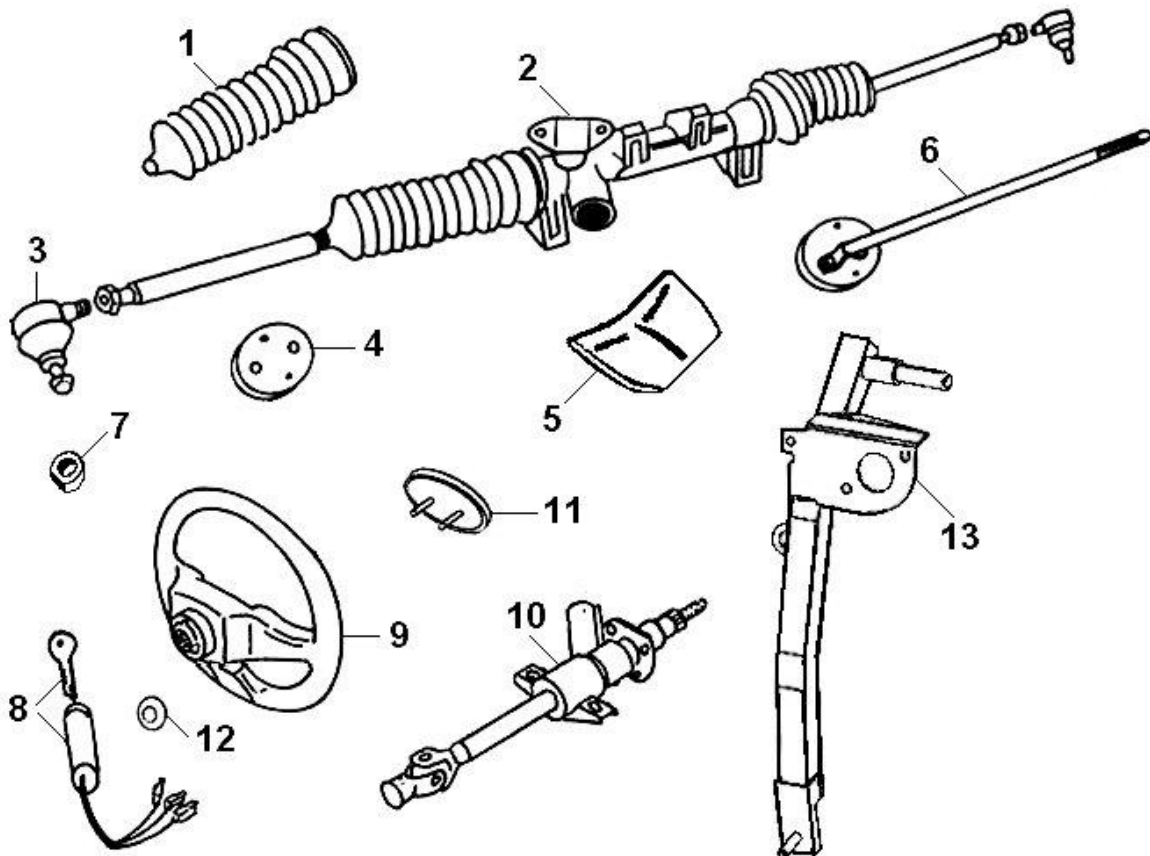

FRONT AXLE and STEERING

ITEM	CPC P/N	SEATS P/N	DESCRIPTION	QTY
1	72477-08	760481	Steering Rack Boot	2
2	72478-08	760124	Rack & Pinion	1
3	72479-08	760482	Tie Rod End	2
4	72480-08	760483	Steering Column Isolator	1
5	72481-08	760045	Steering Column Cover	1
6	72482-08	760159	Inner Steering Column Shaft	1
7	72483-08	512747	"D" Washer	2
8	72484-08	760043	Ignition Lock+4 Barrels	1
9	72485-08	760040	Steering Wheel	1
10	72486-08	760041	Upper Steering Column	1
11	72487-08	760283	Steering Wheel Center Cap	1
12	72488-08	760169	Ignition Barrel Trim	1
13	72489-08	760046	Steering Column Support	1