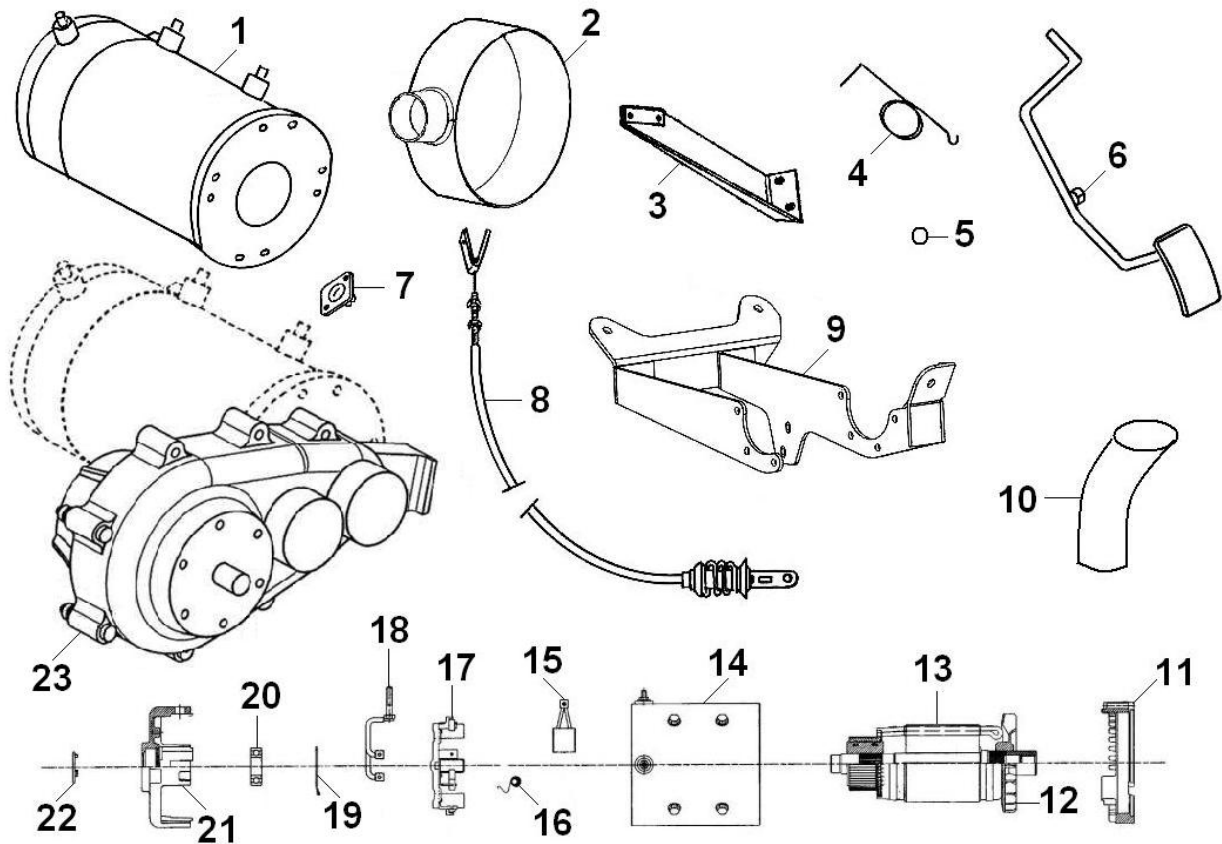

## SECTION 5 Interior

Heating System	5-1
Seats and Dash	5-2
Seat Belts	5-3
Instruments, Wiper and Horn	5-4

## ENGINE COMPONENTS

ITEM	CPC P/N	SEATS P/N	DESCRIPTION	QTY
1	72400-08	759929	Motor 48V	1
2	72401-08	759942	Cooling Fan Support	1
3	72402-08	759996	Motor Support Bracket	1
4	72403-08	760026	Throttle Pedal Return Spring	1
5	72404-08	760028	Throttle Pedal Spacer	1
6	72405-08	759999	Throttle Pedal	1
7	72406-08	760025	Engine Mount	3
8	72407-08	760027	Throttle Cable Assembly	1
9	72408-08	760031	Engine Support Frame	1
10	72409-08	760032	Inlet Air Hose	1
11	72410-08	760461	Adapter Ring	1
12	72411-08	760462	Fan	1
13	72412-08	760463	Armature And Fan Assembly	1
14	72413-08	760464	Frame And Field Assembly	1
15	72414-08	760465	Brush	4
16	72415-08	760473	Brush Spring	4
17	72416-08	760474	Brush Plate Assembly	1
18	72417-08	760475	Brush Lead And Terminal Service	1
19	72418-08	760476	Retaining Ring	1
20	72419-08	760477	Bearing	1
21	72420-08	760478	Commutator End Head	1
22	72421-08	760479	Hole Cap	1
23	72460-08	760037	Axle, 8.41:1	1