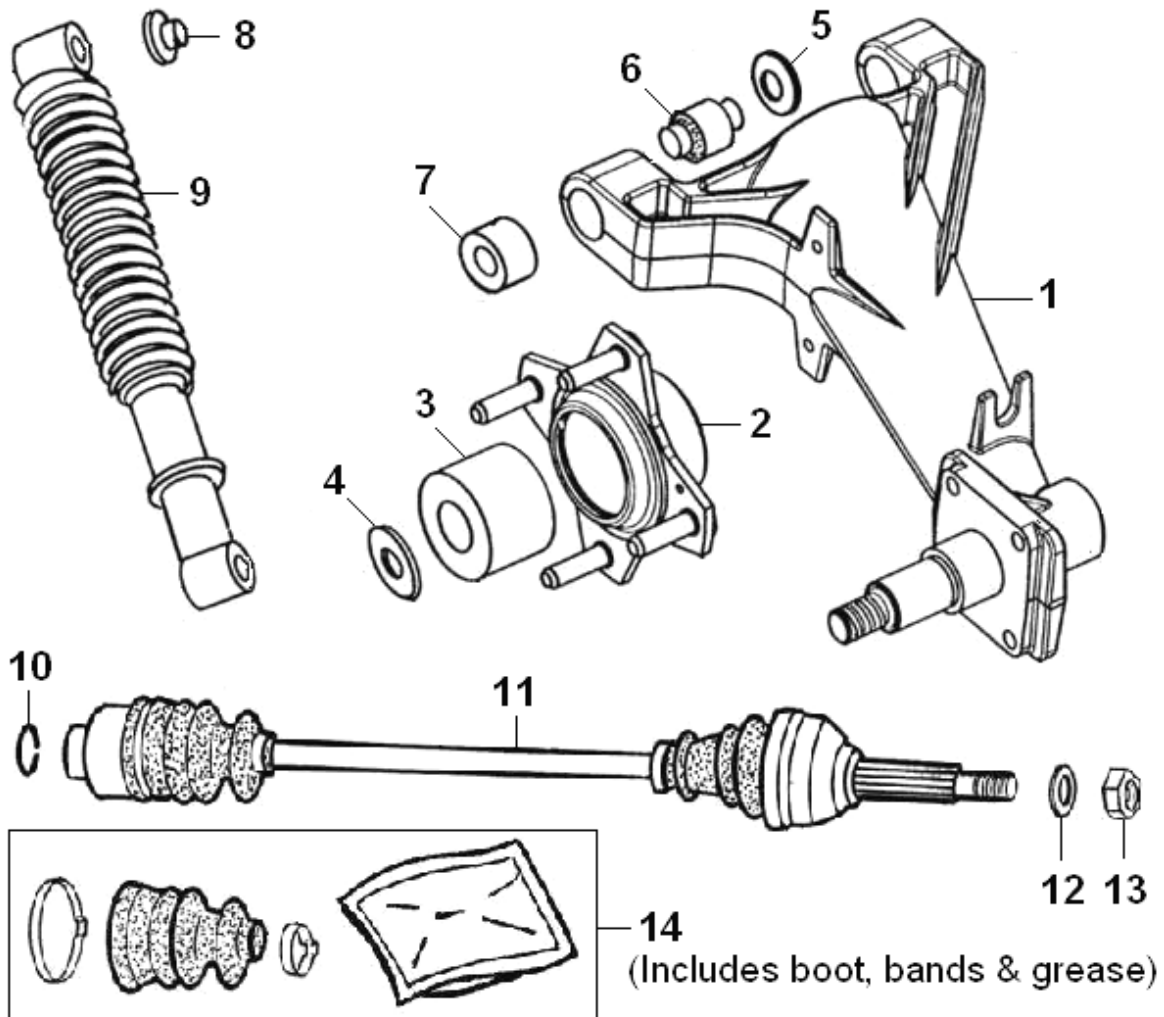

DRIVE SHAFT and REAR AXLE

ITEM	CPC P/N	SEATS P/N	DESCRIPTION	QTY
1	72490-08	760314	Rear Trailing Arm	2
2	72491-08	759943	Rear Hub 4 Bolt	2
3	72492-08	759951	Bearing Twin Race	2
4	72943-08	760160	Washer, Flange Nut	2
5	72494-08	781450	Washer 12mm	2
6	72495-08	760488	Rubber Bushing, Rear Trail Arm	4
7	72496-08	760161	Spacer	2
8	72497-08	760332	Washer, Shoulder Rear Suspension	4
9	72498-08	759944	Rear Shock Absorber	2
10	72461-08		Circlip. Driveshaft Spline	2
11	72462-08	760038	Driveshaft R/H	1
11A	72463-08	760039	Driveshaft L/H	1
12	41803-08	760460	Plain Washer 16mm Dia	2
13	41802-08	760466	Nut 16x150 (Locknut)	2
14	41803-08	760460	Kit CV Boot, Wheel Side	1
14A	41802-08	760466	Kit CV Boot, Axle side	1