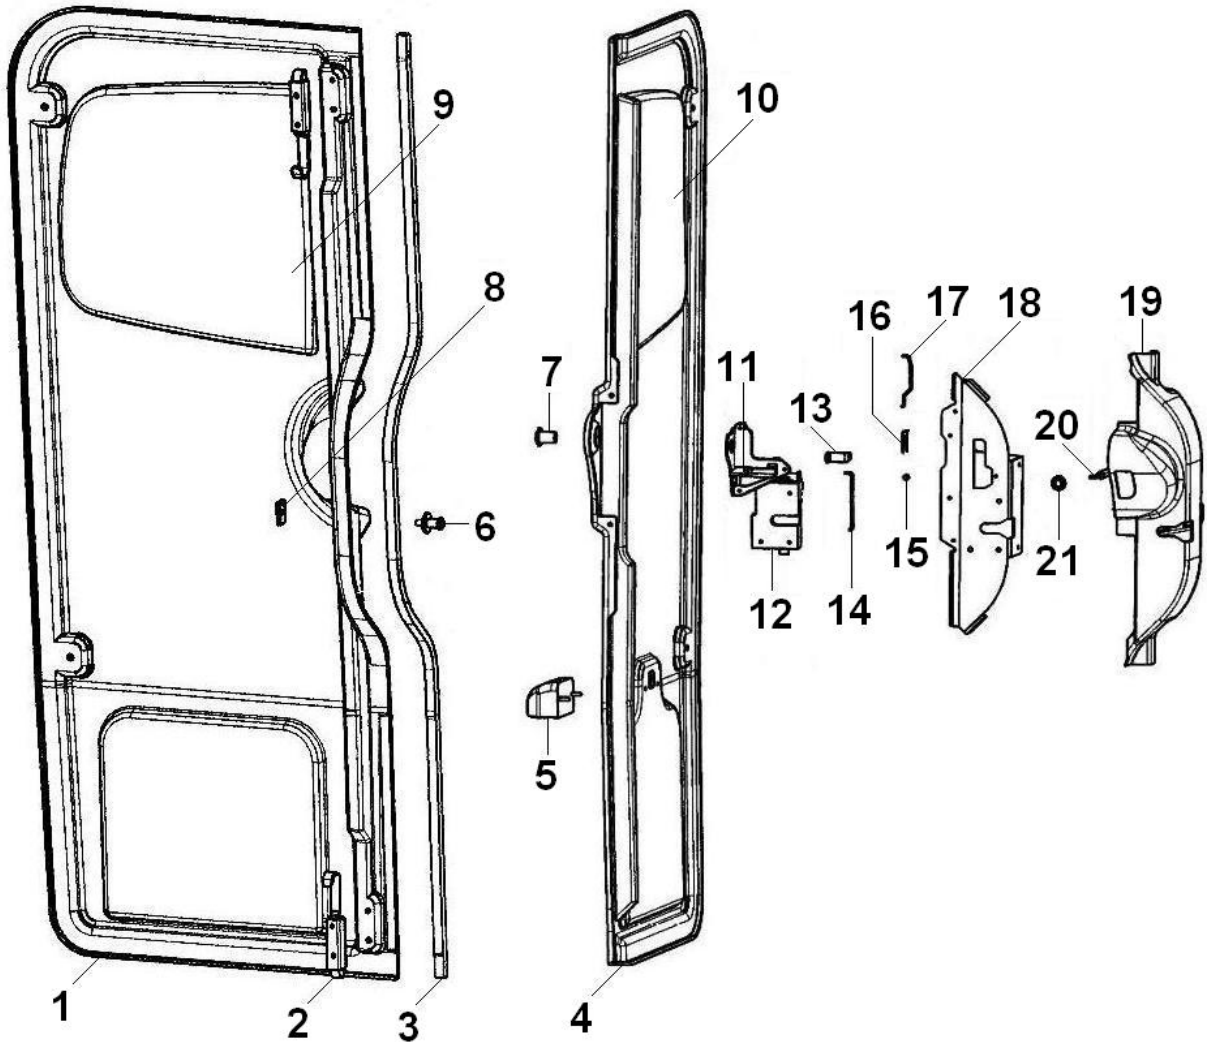

VAN DOORS

ITEM	CPC P/N	SEATS P/N	DESCRIPTION	QTY
1	72719-08	760233	R/H Precut Door	1
2	72730-08	760241	Second Door Catch	2
3	72732-08	467629	Rear Door Seal, Van	1
4	72720-08	760234	L/H Precut Door	1
5	68027-04	719326	License Plate Light (NEV Only)	1
6	72653-08	760065	Door Lock Striker Pin	1
7	72484-08	760043	Ignition Lock, 4 Barrels	1
8	72739-08	760195	Nut	1
9	72725-08	760218	Rear Window, Tinted L/H	1
10	72724-08	760219	Rear Window, Tinted R/H	1
11	72650-08	760181	R/H Outer Door Handle	1
12	72651-08	760190	L/H Door Lock	1
13	72645-08	759963	Door Plate L/H	1
14	72634-08	759976	Door Lock Rod, Short L/H	1
15	72658-08	760204	Sleeve	1
16	72647-08	759965	Key Barrel Fixing Clip	1
17	72632-08	759967	L/H Lock Rod	1
18	72734-08	760242	Tailgate Key Barrel Plate	1
19	72735-08	760232	Lock Cover	1
20	72629-08	760193	Interior Door Lock Button R/H	1
21	72631-08	759966	Door Lock Button Grommet	1