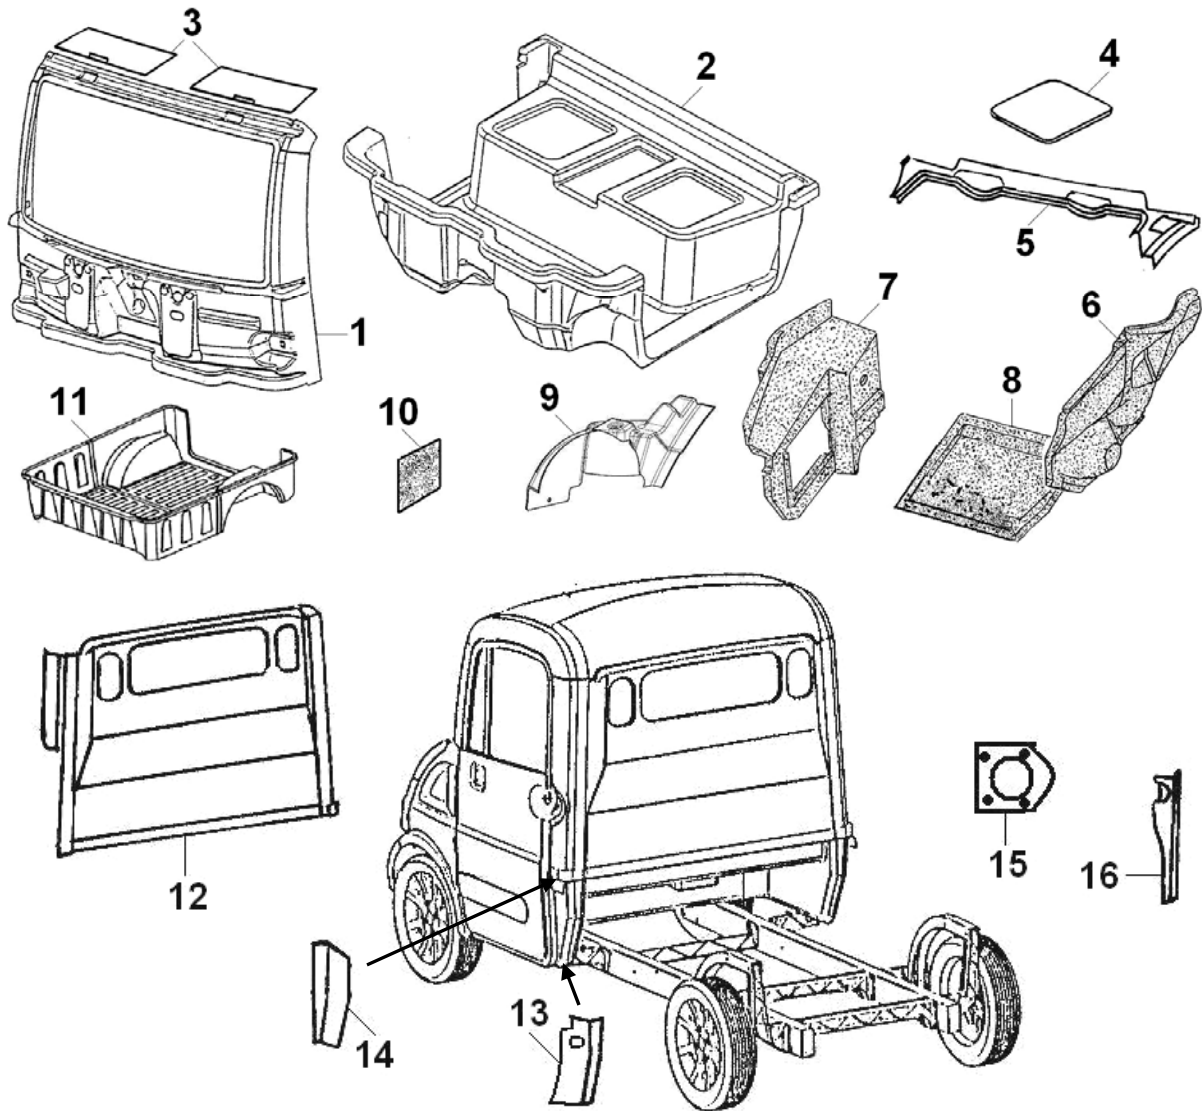

FRONT

ITEM	CPC P/N	SEATS P/N	DESCRIPTION	QTY
1	72569-08	760129	Cabin Front Panel	1
2	72783-08	760093X	Front Platform	1
3	72570-08	760290	Sun Visor With Map Pouch	1
4	72571-08	759953	Cab Floor R/H	2
5	72572-08	760086	Dash Front Panel	2
6	72573-08	760095	Sound Panel Inner Wing L/H	1
7	72574-08	760094	Sound Panel Inner Wing R/H	1
8	72575-08	759985	Motor Lower Sound Panel	1
9	72576-08	760087	L/H/F Wing Capping Panel	1
9A	72577-08	760088	R/H/F Wing Capping Panel	1
10	72578-08	759954	Sound Plate R/H	1
11	72579-08	760293	Rear Tray. Long, -D (N), -T(N), -C(N)	1
11A	72580-08	760298	Rear Tray. Polyester, -V(N)	1
13	72597-08	760096	Cab Rear Panel	1
13	72599-08	760079	Panel Left Cab	1
13A	72598-08	760078	Right Rear Wing	1
14	72600-08	760155	Trim Panel Left	1
14A	72601-08	760156	Trim Panel Right	1
15	72602-08	512445	Plate, Charger Cable	1
16	72603-08	760157	L/H Extension Dgrabbet	1
16A	72604-08	760158	R/H Extension Dgrabbet	1