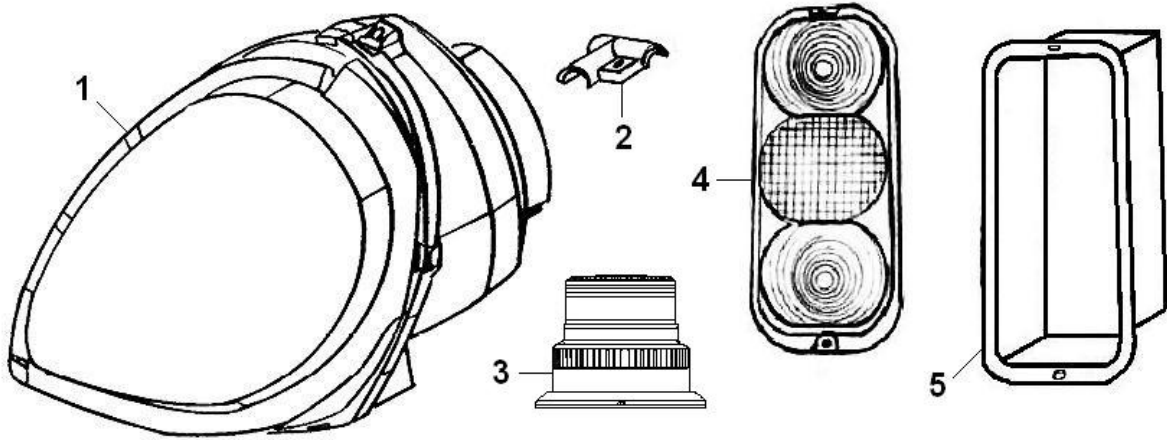

LIGHTS

ITEM	CPC P/N	SEATS P/N	DESCRIPTION	QTY
1	72755-08	760111	L/H Headlight	1
1A	72756-08	760112	R/H Headlight	1
2	72757-08	759959	L/H Headlight Bracket	1
2A	72758-08	759960	R/H Headlight Bracket	1
3	68029-06	467408	Strobe Light, Amber	1
4	72759-08	760106	Tail Light	2
5	72760-08	760235	Tail Light Box	2