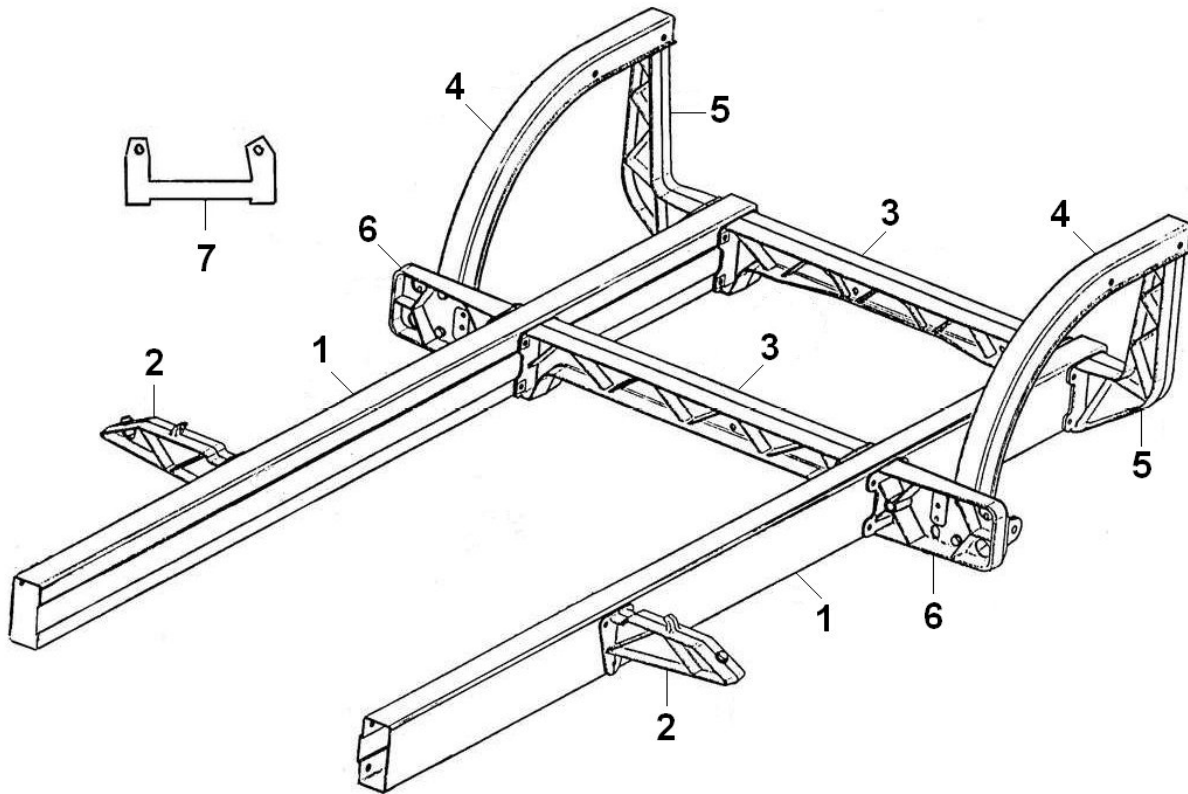

CHASSIS

ITEM	CPC P/N	SEATS P/N	DESCRIPTION	QTY
1	72550-08	759989	Chassis Leg Long	2
2	72551-08	760071	Cabin Rear Support Outrigger	2
3	72552-08	760072	Central And Rear Crossmember	2
4	72553-08	760113	Upper Rear Support	2
5	72554-08	760074	Rear Arch Outrigger Support	2
6	72555-08	760073	Rear Outrigger Support	2
7	72556-08	760279	Support Plate	1