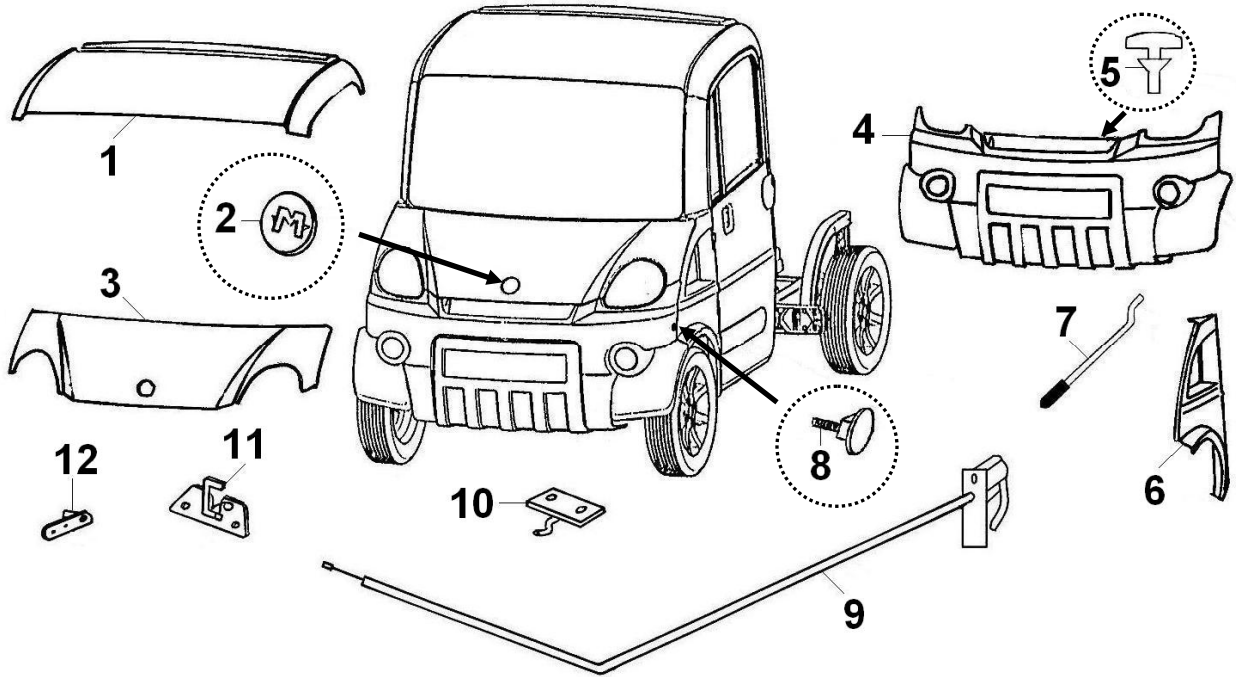

FRONT

ITEM	CPC P/N	SEATS P/N	DESCRIPTION	QTY
1	72581-08	760128	Cab Roof	1
2	84206-93	749633	Decal, Domed Eagle Logo	1
3	72593-08	467578	Hood, Red	1
3A	72594-08	467579	Hood, Gray	1
3B	72595-08	467580	Hood, Blue	1
3C	72596-08	467581	Hood, White	1
4	72582-08	760081	Front Bumper	1
5	72592-08	760080	Hood Bumper	2
6	72584-08	760077	R/H Front Wing	1
6A	72583-08	760076	L/H Front Wing	1
7	72586-08	759952	Hood Prop Rod	1
8	72585-08	759949	Front Bumper Fastener	2
9	72589-08	759950	Hood Release Cable	1
10	72587-08	759962	Hood Lock Hook	1
11	72588-08	760066	Hood Catch	1
12	72590-08	759955	Hood Hinge L/H	1
12A	72591-08	759956	Hood Hinge R/H	1