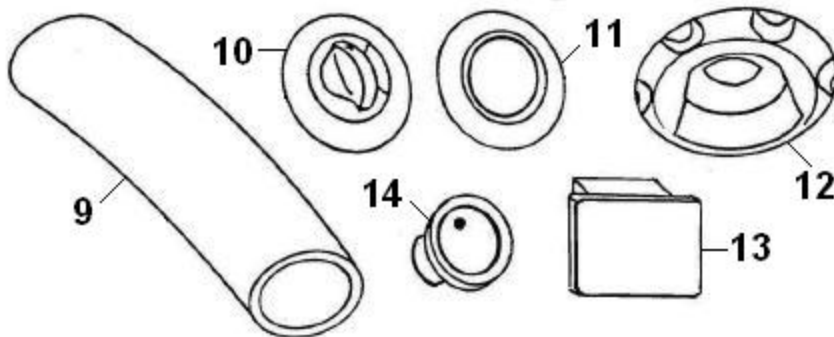

ITEM	CPC P/N	SEATS P/N	DESCRIPTION	QTY
9	72455-08	760211	Air Hose	2
10	72458-08	760212	Heater Fan Switch	1
11	72457-08	760213	Heater Symbol Plate	1
12	72454-08	760210	Air Vent	2
13	72459-08	760214	Defrost Switch	1
14	72456-08	760209	Cab Heater Switch	1