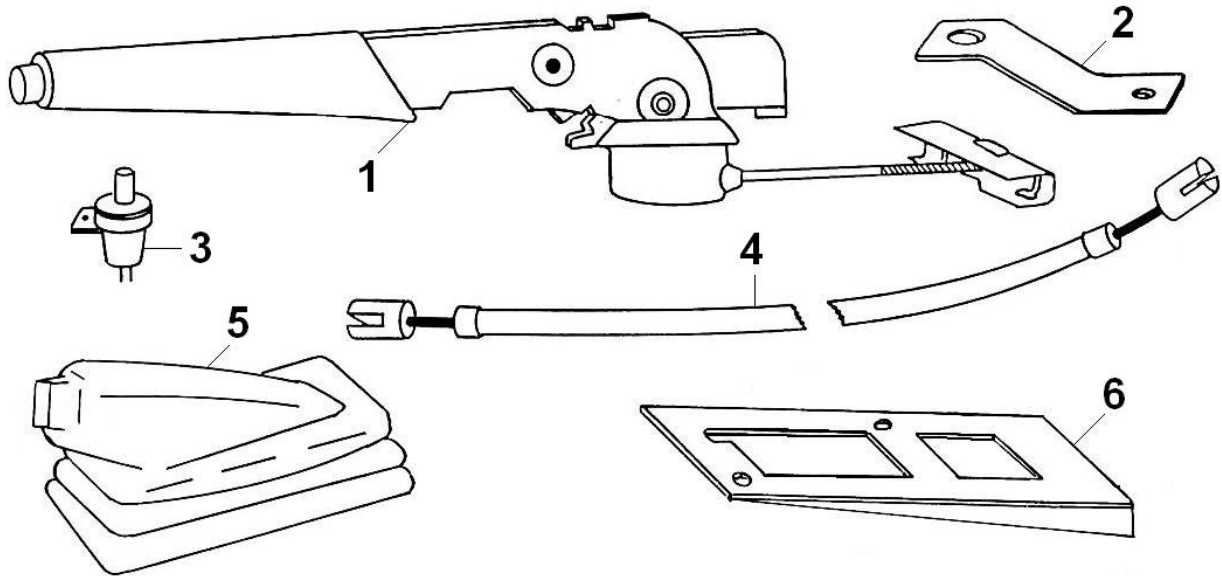

BRAKES - MECHANICAL

ITEM	CPC P/N	SEATS P/N	DESCRIPTION	QTY
1	72544-08	760055	Handbrake Lever	1
2	72545-08	750052	Handbrake Light Switch Support Plate	1
3	72546-08	759958	Hand Brake Warning Light Switch	1
4	72547-08	760282	Handbrake Cable	2
5	72548-08	760051	Handbrake Lever Rubber	1
6	72549-08	760000	Hand Brake Lever Mounting Plate	1