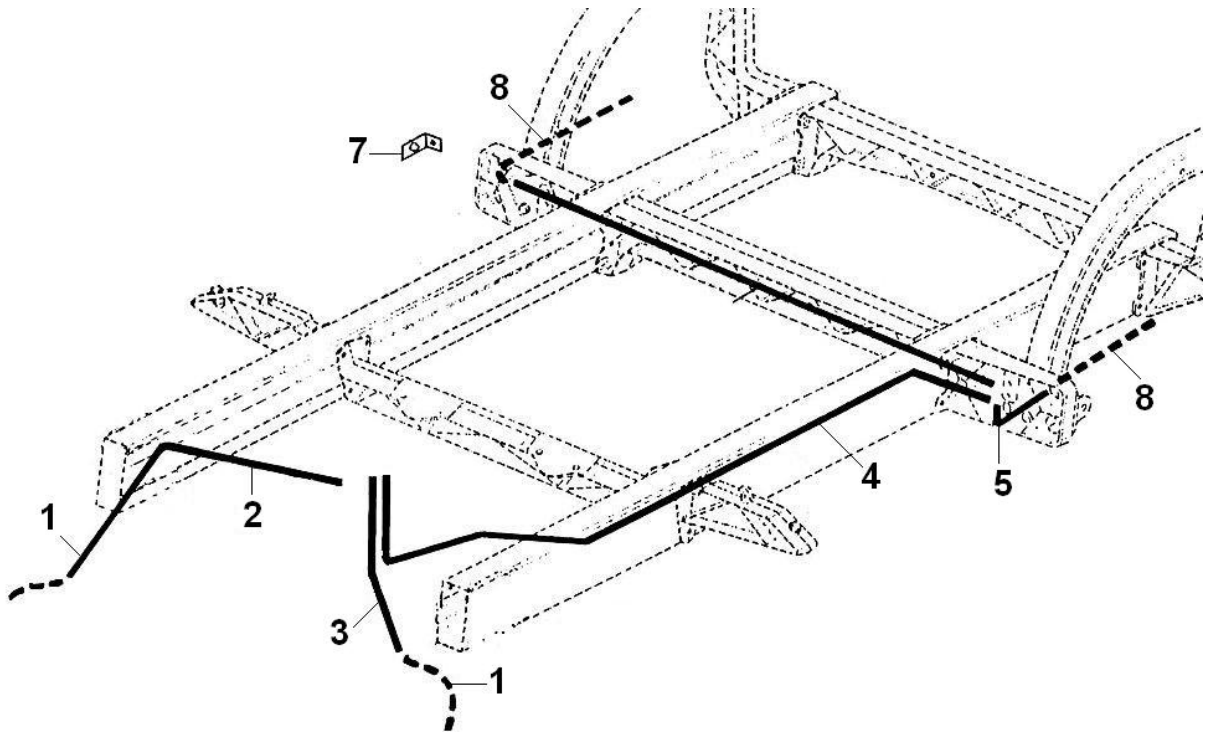

HYDRAULIC BRAKES LINES

ITEM	CPC P/N	SEATS P/N	DESCRIPTION	QTY
1	72520-08	760054	Front Brake Hose	2
2	72521-08	759993	R/H Front Brake Line	1
3	72522-0/	759992	L/H Front Brake Line	1
4	72523-08	759995	Front To Rear Brake Line	1
5	72524-08	760057	Brake Line L/H Rear	1
6	72525-08	760058	Brake Line R/H Rear	1
7	72526-08	759945	Rear Brake Line Bracket	1
8	72527-08	760152	Rear Brake Hose	2