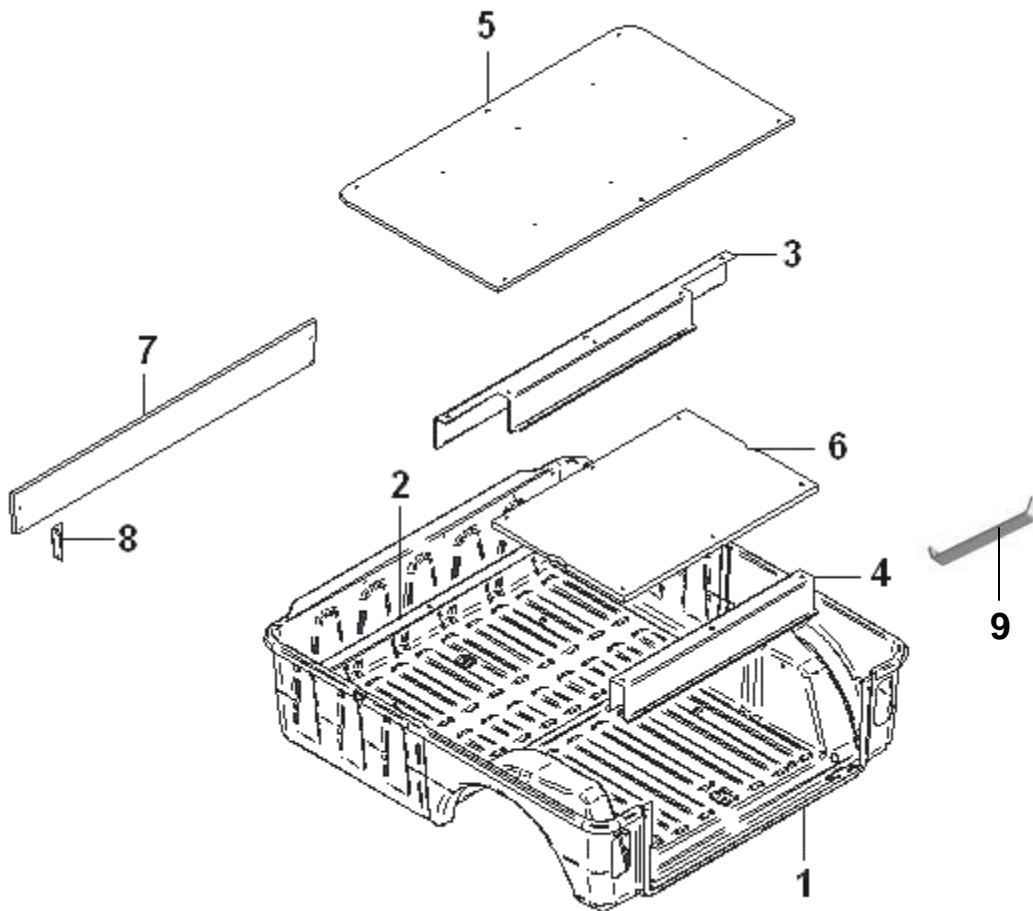

REAR DECK BOARDS

ITEM	CPC P/N	SEATS P/N	DESCRIPTION	QTY
1	72579-08	760293	Rear Tray, Electric	1
2	51370-10	512553	Angle Support, Deck, Front	1
3	51371-10	512574	Support, Long, Deck	1
4	51372-10	512573	Support, Short, Deck	1
5	51373-10	512552	Board, Deck, Forward	1
6	51374-10	512554	Board, Deck, Rear	1
7	51376-10	512623	Board, Divider	1
8	51377-10	512624	Bracket, Divider Board	1
9	66800-10	512974	Rear Support Bar	2