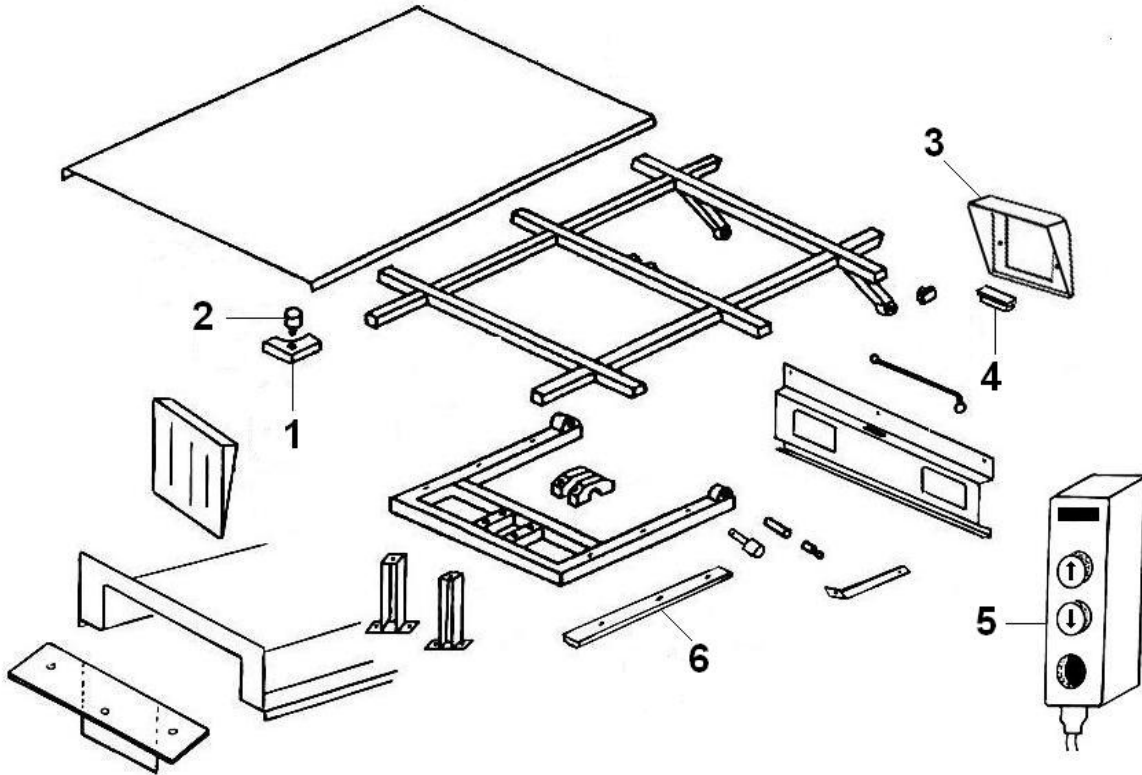

TIPPER BODY

ITEM	CPC P/N	SEATS P/N	DESCRIPTION	QTY
1	72749-08	760274	Plate	2
2	72750-08	760273	Body Landing Rubber Support	2
3	72753-08	760316	License Plate Light Bracket	1
4	72751-08	760315	License Plate Lamp	1
5	72754-08	760278	Remote Control	1
6	72752-08	760275	Lower Frame Mount	2