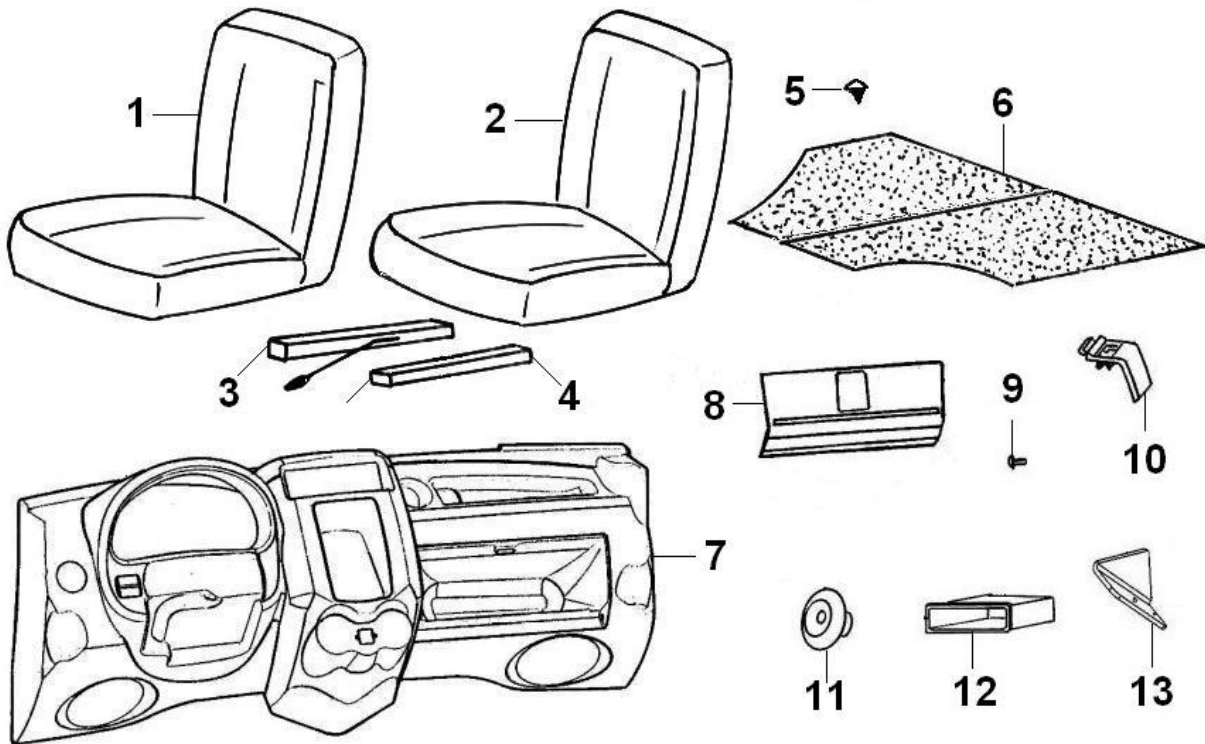

SEATS and DASH

ITEM	CPC P/N	SEATS P/N	DESCRIPTION	QTY
1	72670-08	760083	R/H Seat	1
2	72669-08	760082	L/H Seat	1
3	72973-08	760514	L/H Adjustable Seat Slide	1
3A	72674-08	760515	R/H Adjustable Seat Slide	1
4	72671-08	760512	R/H Seat Slide Free Moving	1
4A	72672-08	760513	L/H Seat Slide Free Moving	1
5	72676-08	760069	Floor Mat Clip	4
6	72675-08	760085	Floor Mat	1
7	72687-08	760130	Dash LH Drive	1
8	72688-08	760062	Glove Box Lid	1
9	72689-08	760516	Glove Box Hinge	2
10	72690-08	759948	Glove Box Catch	1
11	72691-08	760517	Clip Dashboard Attachment	2
12	72692-08	760154	Bracket, Dash Mount	1
13	72693-08	760064	Dash Storage Tray	1