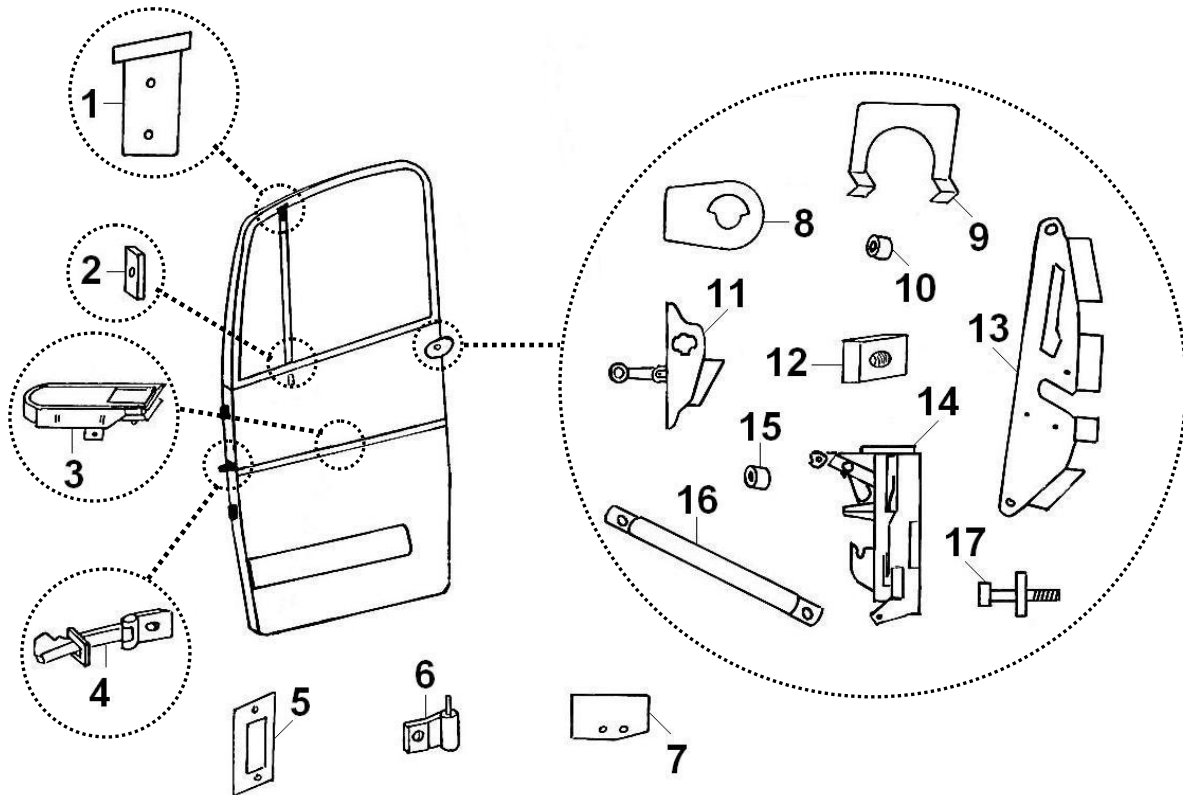

DOOR – LOCK MECHANISM

ITEM	CPC P/N	SEATS P/N	DESCRIPTION	QTY
1	72637-08	760508	Mounting Bracket R/H	1
1A	72638-08	760509	Mounting Bracket L/H	1
2	72639-08	760510	Plate	2
3	72643-08	760179	Inner Door Handle	2
4	72640-08	760196	Check Link	2
5	72790-08	760334	Door Hinge Shim	2
6	72641-08	760182	Cab Door Hinge Fixed. Right	2
6A	72642-08	760183	Cab Door Hinge Fixed. Left	2
7	72648-08	759971	Plate, Inner Cab Handle Mounting	2
8	72645-08	759963	Plate L/H	1
8A	72646-08	759964	Plate R/H	1
9	72647-08	759965	Key Barrel Fixing Clip	2
10	72658-08	760204	Sleeve	2
11	72649-08	760180	L/H Outer Door Handle	1
11A	72650-08	760181	R/H Outer Door Handle	1
12	72644-08	760511	Square Nut, Outer Door Handle	2
13	72656-08	759979	L/H Door Lock Support	1
13A	72657-08	759980	R/H Door Lock Support	1
14	72651-08	760190	L/H Door Lock	1
14A	72652-08	760191	R/H Door Lock	1
15	72654-08	759978	Spacer .252" (ID) X .591" (OD)	2
16	72655-08	759975	Bracket	2
17	72653-08	760065	Door Lock Striker Pin	2