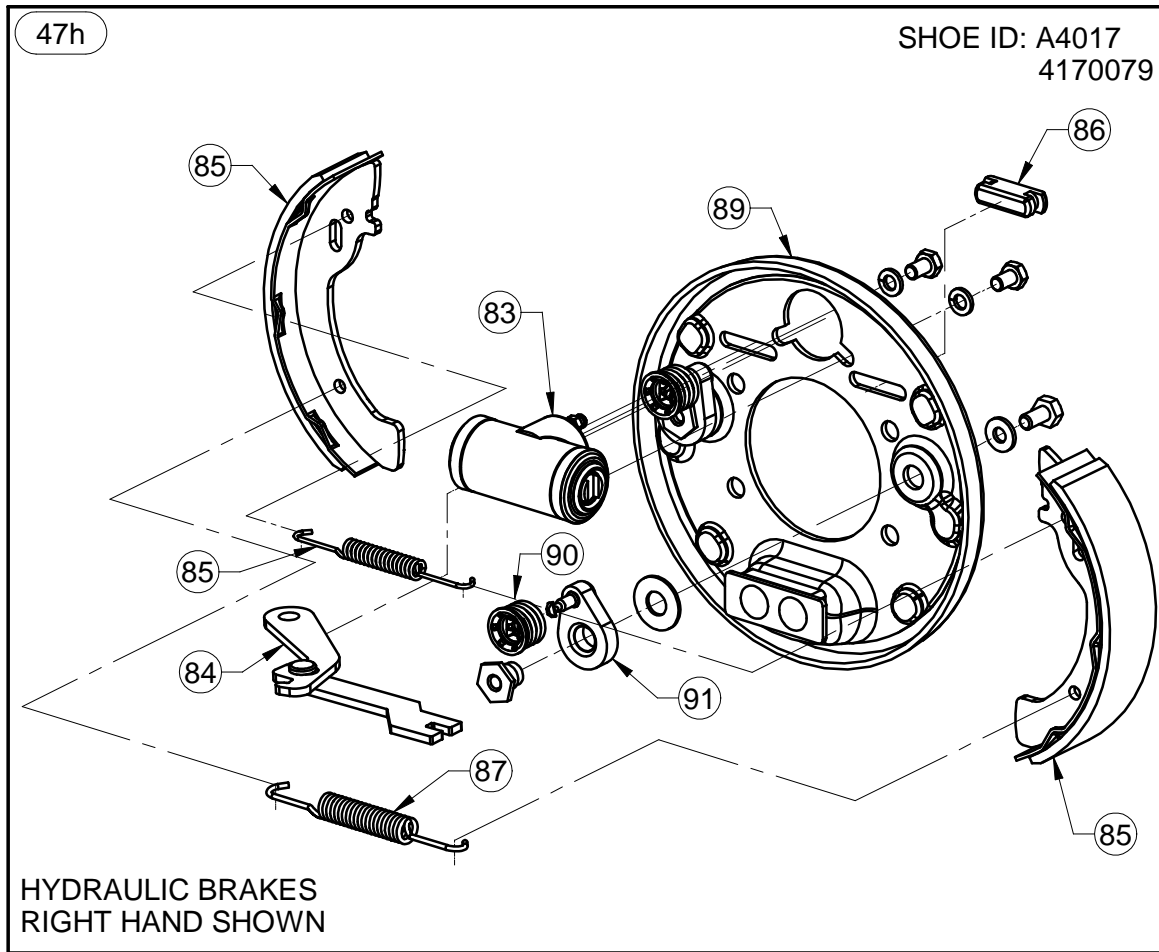

STANDARD DANA REAR GAS AXLE & BRAKES, 2002 & NEWER VEHICLES

NOTE: SUPPLIER'S SPECIFICATION OF LEFT AND RIGHT HAND ASSEMBLIES MAY NOT BE REPRESENTATIVE OF POSITION ON VEHICLE. VISUAL CONFIRMATION IS RECOMMENDED BEFORE ORDERING.

STANDARD DANA REAR GAS AXLE & BRAKES 2002 & NEWER VEHICLES

ITEM	CPC PART #	DESCRIPTION	QTY.	SI PART #
1	(see item 60)	Housing, Axle, LH (Only available as item 60, 94m & h)	1	---
2	(see item 60)	Housing, Axle, RH (Only available as item 60, 94m & h)	1	---
3	82714-00	Bearing, Ball	1	719437
4	26803-07	Kit, Shaft, Input (See item 59. Includes item 5.)	1	759797
5	(see item 4)	Assembly, Plate, Backing (Only available as item 4)	1	---
6	82621-00	Assembly, Sleeve, Actuating (Only available as special order)	1	---
7	82622-00	Kit, Shim (Only available as special order)	1	---
8	82810-90	Bearing, Ball	1	749419
9	90005-90	Bearing, Ball	2	749700
10	(see item 59)	Gear, Final Drive, Ring (Only available as item 59)	1	---
11	82001-95	Assembly, Differential	1	749326
12	N/A	Bolt, Hex	4	N/A
13	N/A	Nut, Lock	4	N/A
14	82715-00	Bearing, Ball	2	719439
15	(see item 59)	Assembly, Gear, Forward (Only available as item 59)	1	---
16	82780-98	Gear, Clutch (Only available as special order)	1	---
17	83241-00	Shaft, Intermediate (Only available as special order)	1	---
18	(see item 59)	Assembly, Gear, Reverse (Only available as item 59)	1	---
19	(see item 59)	Gear, Final Drive, Pinion (Only available as item 59)	1	---
20	(see item 60)	Shaft, Idler (Only available as item 60)	1	---
21	(see item 59)	Assembly, Gear, Idler (Only available as item 59)	1	---
22	82716-00	Ring, Retaining (Only available as special order)	1	---
23	N/A	Sealant, RTV Silicon	A/R	N/A
24	82927-98	Pin, Dowel (Only available as special order)	2	---
25	---	Vent (Only available as special order)	1	---
26	N/A	Screw, Flange Head	13	N/A
27	N/A	Screw, Flange Head	2	N/A
28	82623-00	Kit, Detent (Only available as special order)	1	---
29	82720-00	Seal, Oil	1	719438
30	82625-00A	Assembly, Actuator, Shift (Only available as special order)	1	---
31	82624-00A	Assembly, Rod, Shift (Only available as special order)	1	---
32	N/A	Washer, .360 X .688 X .066	1	N/A
33	N/A	Nut, Lock	1	N/A
34	82721-00	Seal, Oil	1	719045
35	90008-00	Plug, Rubber	1	749704
36	N/A	Nut, Lock	13	N/A
37	N/A	Screw, Flange Head	12	N/A
38	(see items 94m & h)	Assembly, Tube, LH (Only available as items 94m & h)	1	---
39	(see items 94m & h)	Assembly, Tube, RH (Only available as items 94m & h)	1	---
40	N/A	Screw, Flange Head (Long), 8M X 1.25	4	N/A
41	N/A	Screw, Flange Head (Short), 8M X 1.25	4	N/A

* Item not shown

REV 01