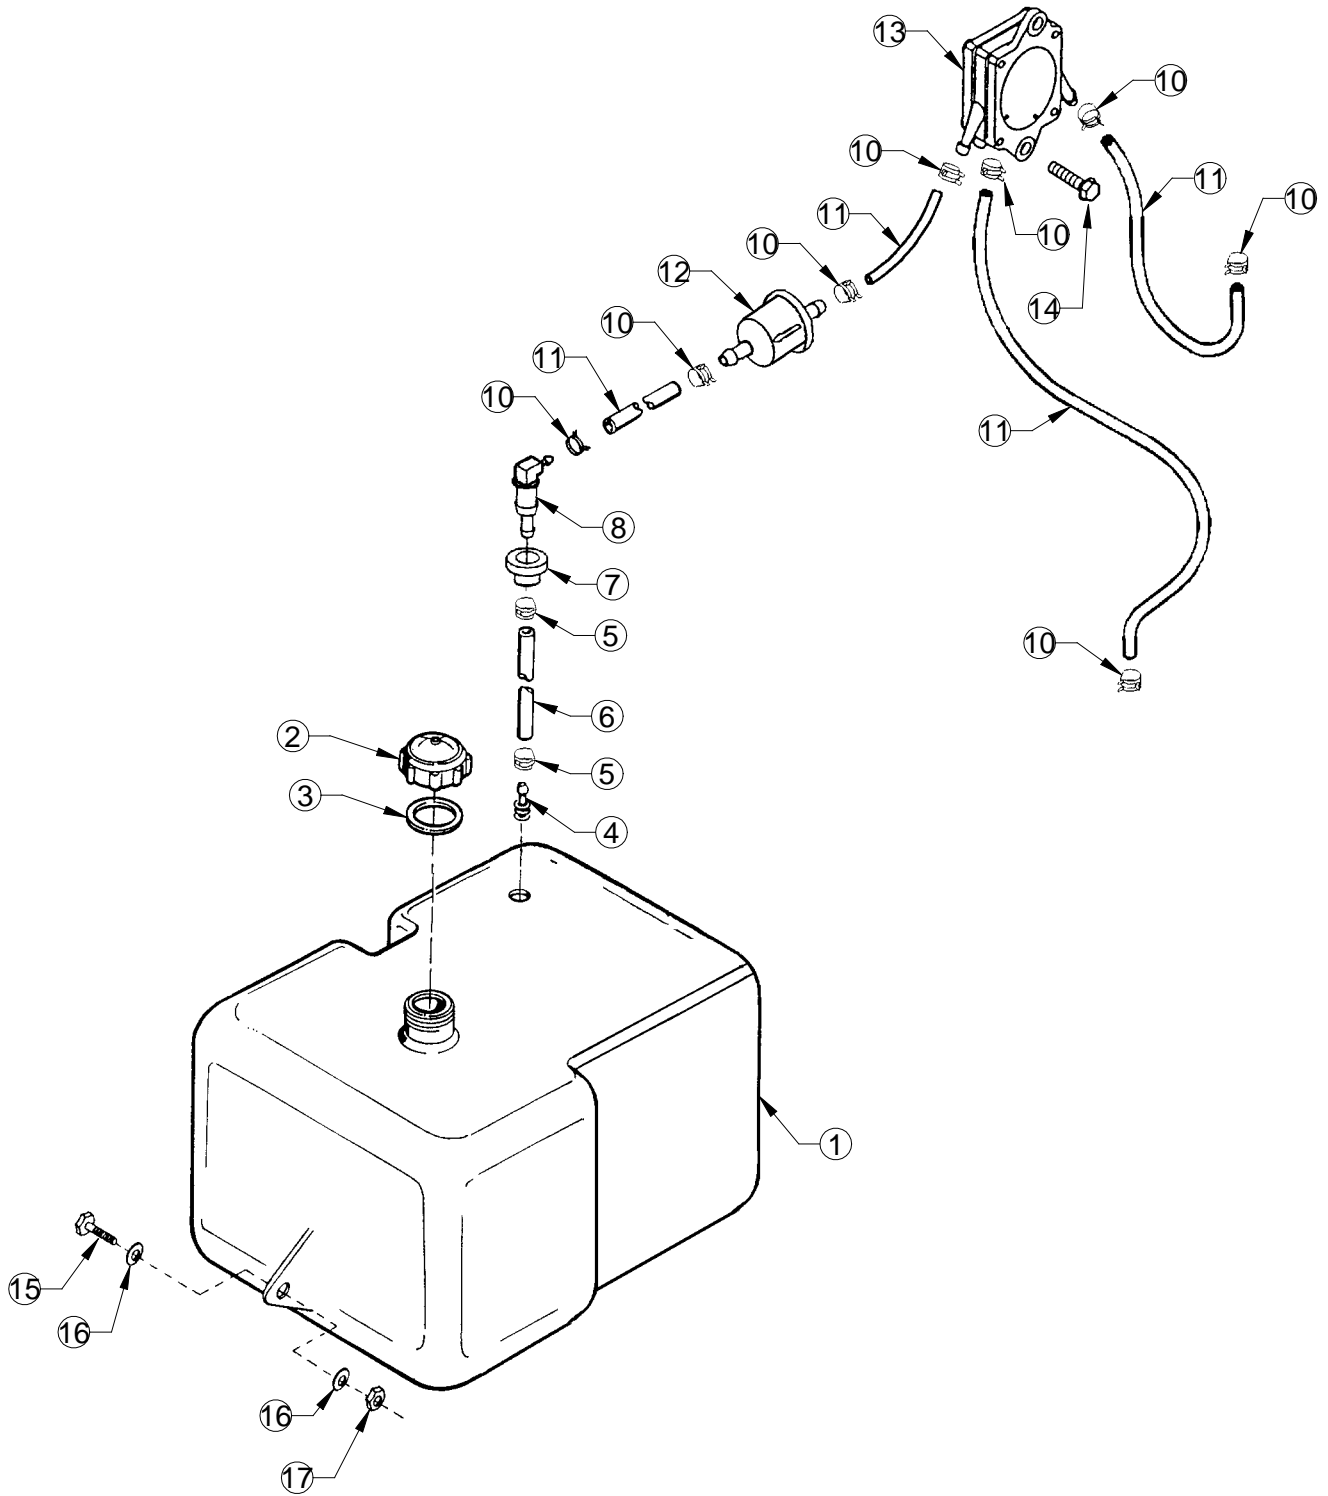

FUEL TANK & PUMP - JULY 2006 & NEWER

FUEL TANK & PUMP JULY 2006 & NEWER

ITEM	CPC PART #	DESCRIPTION	QTY	SI PART #
1	61251-89B	FUEL TANK	1	709671
2	61254-89	VENTED FUEL TANK CAP (INCLUDES ITEM 3)	1	709683
3	61117-71B	FUEL TANK CAP GASKET	1	739754
4	62346-96	FUEL STRAINER, W/O CHECK	1	709672
5	9903	COMPRESSION CLAMP	2	719972
6	63509-75	FUEL TANK HOSE	1	463713
7	61249-75	RUBBER BUSHING	1	709186
8	61095-84	FUEL TANK FITTING	1	709201
9*	61094-75	FITTING ASSEMBLY (INCLUDES ITEMS 7 & 8)	1	463619
10	9994	HOSE CLAMP	8	719556
11	63501-06	LOW PERMEABILITY FUEL LINE (BULK 7.5 FT)	1	463708
12	62350-96	FUEL FILTER	1	739795
13	27099-96	FUEL PUMP	1	729308
14	2653-B	SCREW, #10 X 3/4, TEK	2	719583
15	3787-B	SCREW, 1/4-20 X 3/4, HHCS, G5	2	719636
16	7422	WASHER, 1/4" X 1", FENDER	4	719856
17	7742	NUT, 1/4-20, TOP LOCK, GR B	2	719894

* ITEM NOT SHOWN