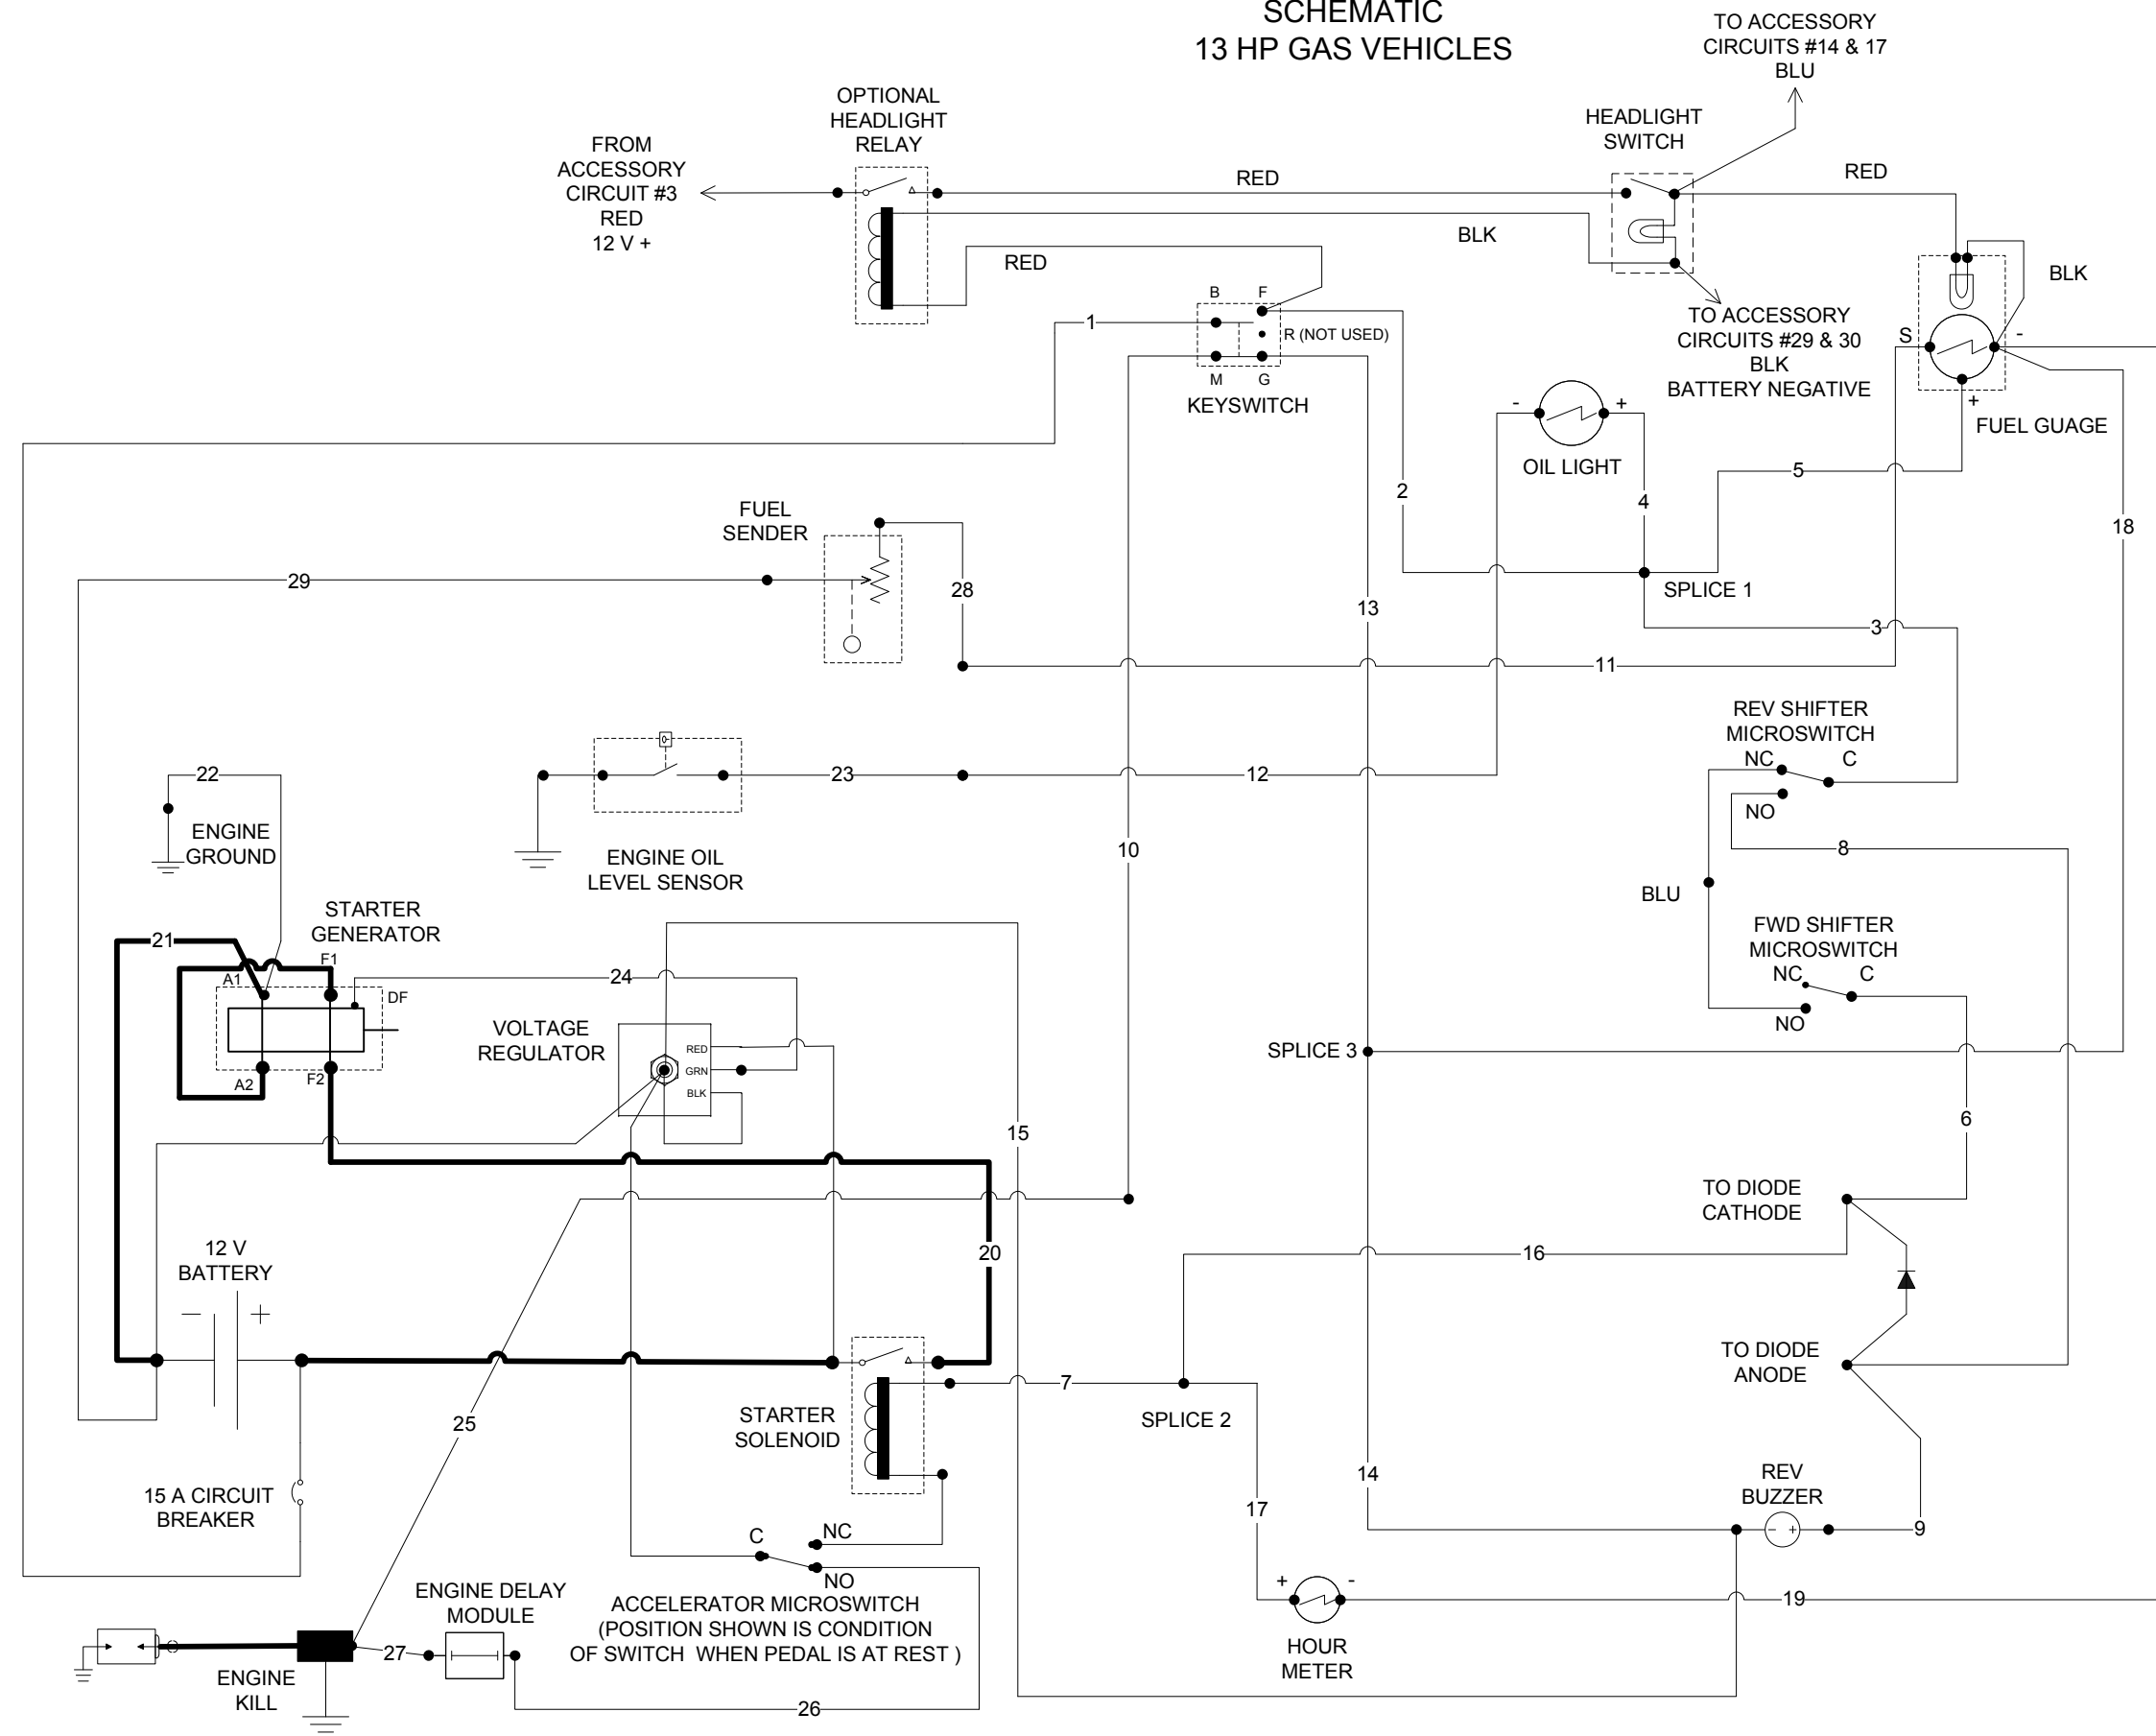

SCHEMATIC 13 HP GAS VEHICLES

WIRE HARNESS 709952		
CIRCUIT NO.	WIRE I.D. NO.	WIRE COLOR
1	1	RED
2	2	RED
3	3	RED
4	4	RED
5	5	RED
6	6	ORG
7	7	ORG
8	8	YEL
9	9	YEL
10	10	GRY
11	11	YEL
12	12	BLU
13	13	BLK
14	14	BLK
15	15	BLK
16	16	ORG
17	17	WHT
18	18	BLK
19	19	BLK

WIRE HARNESS 709559		
CIRCUIT NO.	WIRE I.D. NO.	WIRE COLOR
20	1	RED
21	2	BLK
22	3	BLK
23	4	BLU
24	5	GRN
25	6	GRY
26	7	GRY/BLU
27	8	GRY/BLU

WIRE HARNESS 464336		
CIRCUIT NO.	WIRE I.D. NO.	WIRE COLOR
28	1	YEL
29	2	BLK