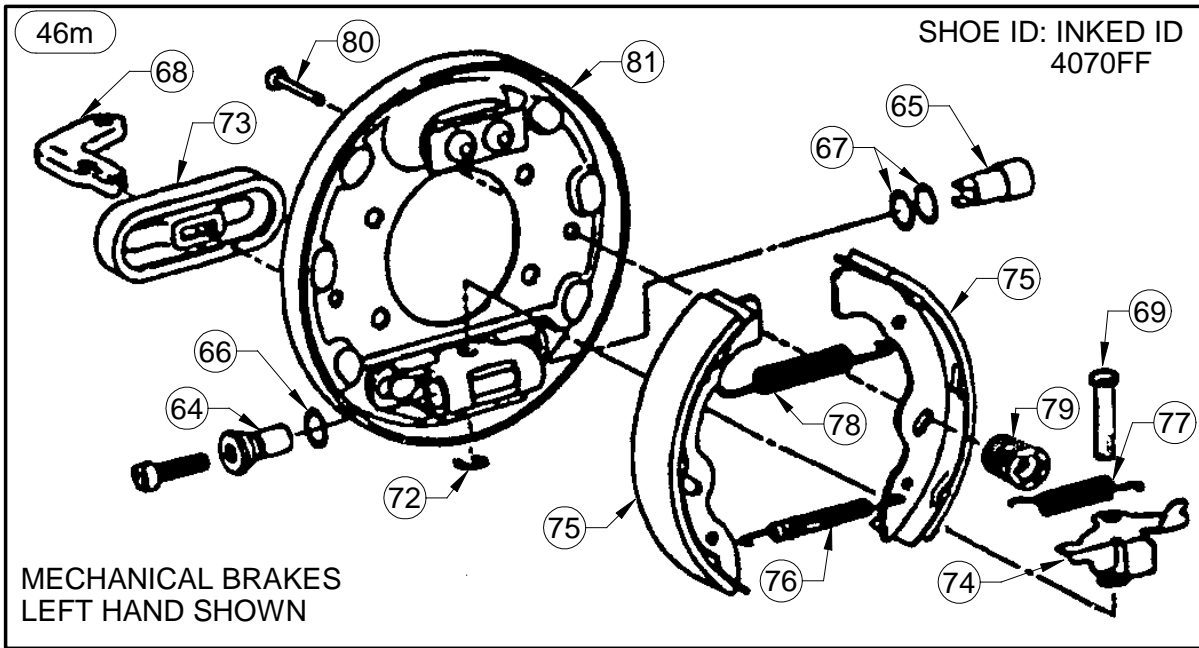

STANDARD DANA REAR GAS AXLE & BRAKES, 2002 & NEWER VEHICLES

NOTE: SUPPLIER'S SPECIFICATION OF LEFT AND RIGHT HAND ASSEMBLIES MAY NOT BE REPRESENTATIVE OF POSITION ON VEHICLE. VISUAL CONFIRMATION IS RECOMMENDED BEFORE ORDERING.

STANDARD DANA REAR GAS AXLE & BRAKES 2002 & NEWER VEHICLES

ITEM	CPC PART #	DESCRIPTION	QTY.	SI PART #
1	(see item 60)	Housing, Axle, LH (Only available as item 60, 94m & h)	1	---
2	(see item 60)	Housing, Axle, RH (Only available as item 60, 94m & h)	1	---
3	82714-00	Bearing, Ball	1	719437
4	26803-07	Kit, Shaft, Input (See item 59. Includes item 5.)	1	759797
5	(see item 4)	Assembly, Plate, Backing (Only available as item 4)	1	---
6	82621-00	Assembly, Sleeve, Actuating (Only available as special order)	1	---
7	82622-00	Kit, Shim (Only available as special order)	1	---
8	82810-90	Bearing, Ball	1	749419
9	90005-90	Bearing, Ball	2	749700
10	(see item 59)	Gear, Final Drive, Ring (Only available as item 59)	1	---
11	82001-95	Assembly, Differential	1	749326
12	N/A	Bolt, Hex	4	N/A
13	N/A	Nut, Lock	4	N/A
14	82715-00	Bearing, Ball	2	719439
15	(see item 59)	Assembly, Gear, Forward (Only available as item 59)	1	---
16	82780-98	Gear, Clutch (Only available as special order)	1	---
17	83241-00	Shaft, Intermediate (Only available as special order)	1	---
18	(see item 59)	Assembly, Gear, Reverse (Only available as item 59)	1	---
19	(see item 59)	Gear, Final Drive, Pinion (Only available as item 59)	1	---
20	(see item 60)	Shaft, Idler (Only available as item 60)	1	---
21	(see item 59)	Assembly, Gear, Idler (Only available as item 59)	1	---
22	82716-00	Ring, Retaining (Only available as special order)	1	---
23	N/A	Sealant, RTV Silicon	A/R	N/A
24	82927-98	Pin, Dowel (Only available as special order)	2	---
25	---	Vent (Only available as special order)	1	---
26	N/A	Screw, Flange Head	13	N/A
27	N/A	Screw, Flange Head	2	N/A
28	82623-00	Kit, Detent (Only available as special order)	1	---
29	82720-00	Seal, Oil	1	719438
30	82625-00A	Assembly, Actuator, Shift (Only available as special order)	1	---
31	82624-00A	Assembly, Rod, Shift (Only available as special order)	1	---
32	N/A	Washer, .360 X .688 X .066	1	N/A
33	N/A	Nut, Lock	1	N/A
34	82721-00	Seal, Oil	1	719045
35	90008-00	Plug, Rubber	1	749704
36	N/A	Nut, Lock	13	N/A
37	N/A	Screw, Flange Head	12	N/A
38	(see items 94m & h)	Assembly, Tube, LH (Only available as items 94m & h)	1	---
39	(see items 94m & h)	Assembly, Tube, RH (Only available as items 94m & h)	1	---
40	N/A	Screw, Flange Head (Long), 8M X 1.25	4	N/A
41	N/A	Screw, Flange Head (Short), 8M X 1.25	4	N/A

* Item not shown

REV 01