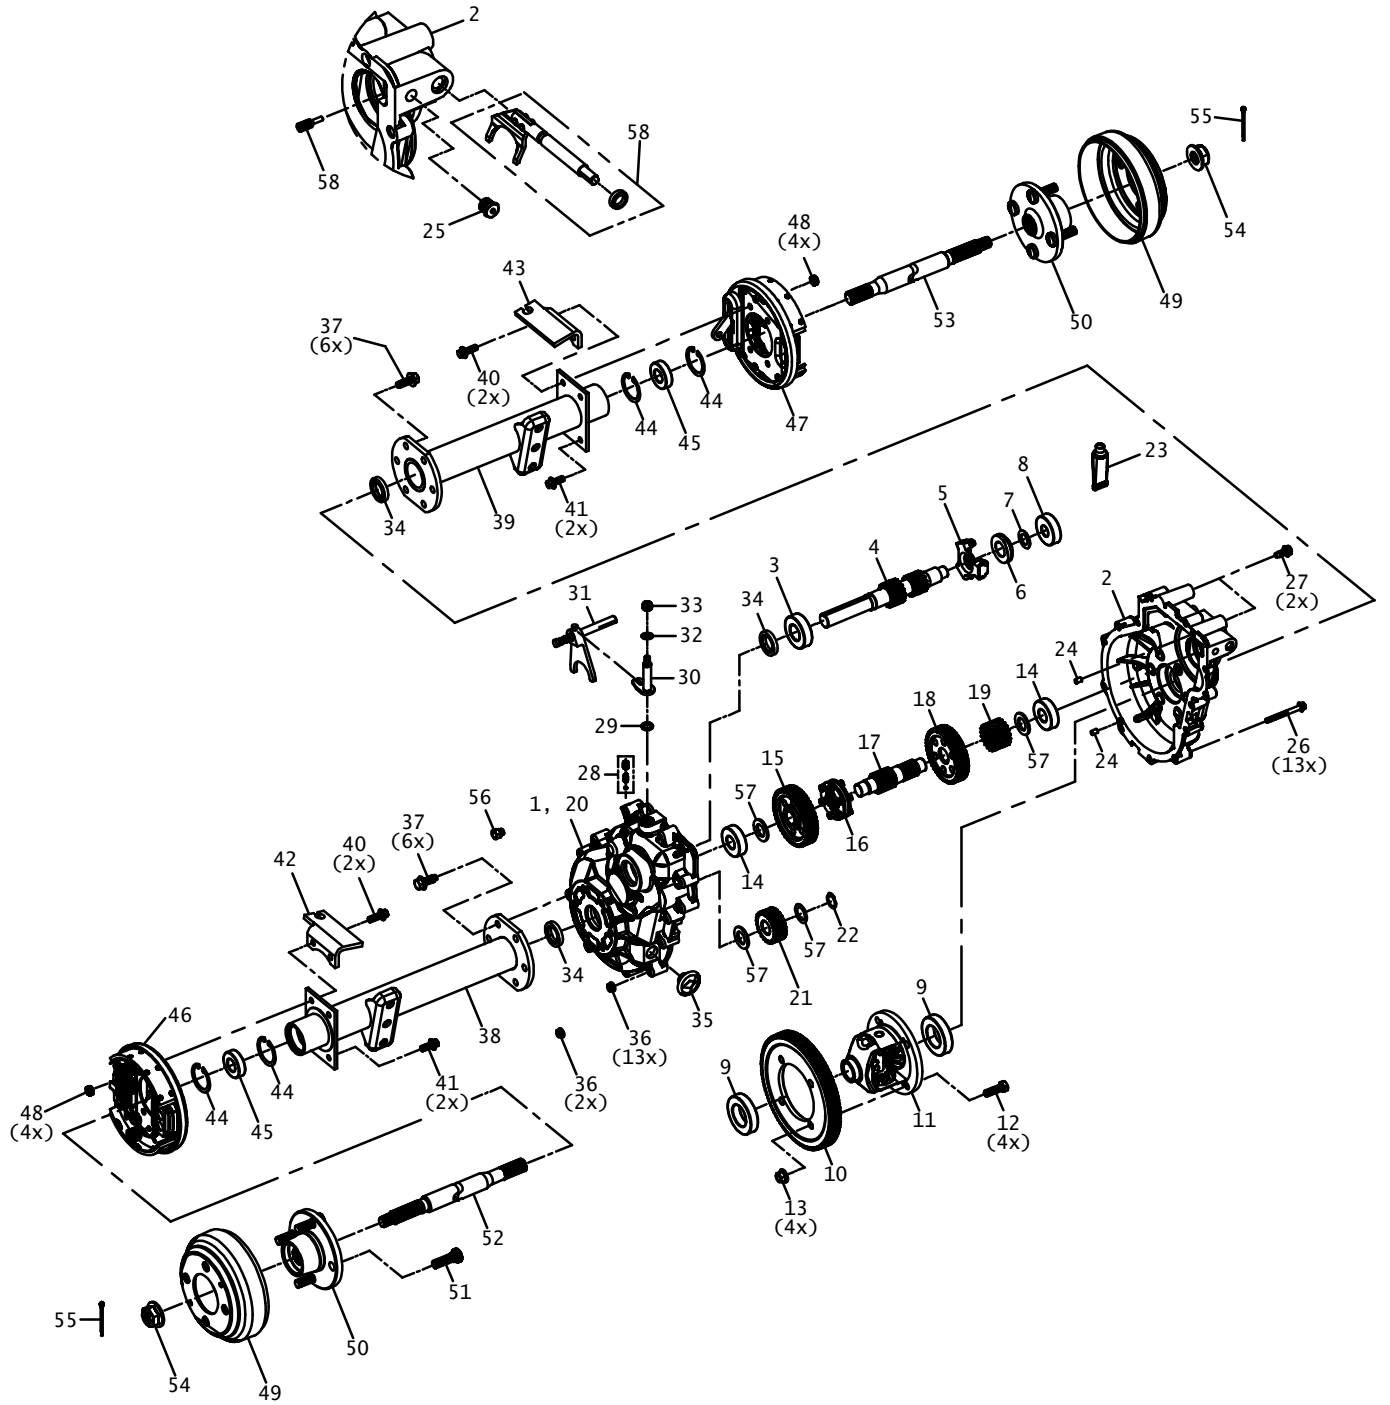

STANDARD DANA REAR GAS AXLE & BRAKES, 2002 & NEWER VEHICLES