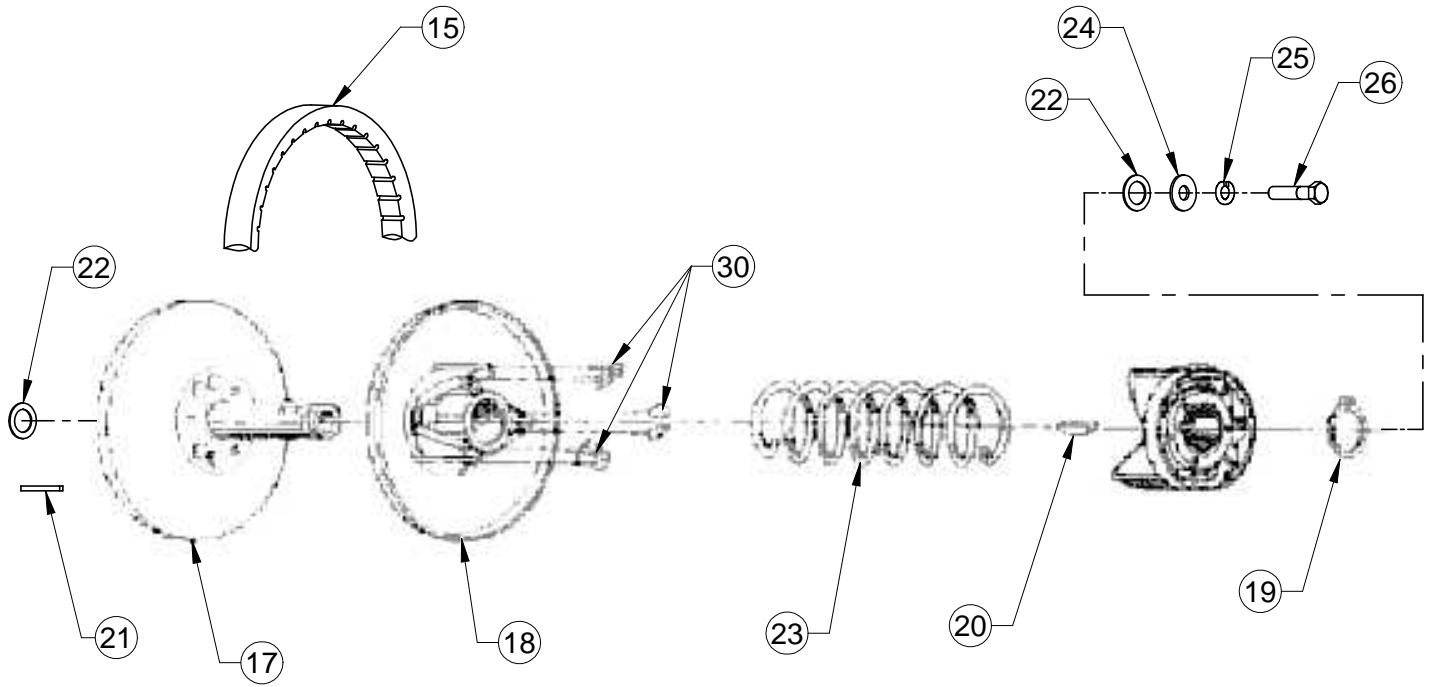

**COLUMBIA**

# COMET CLUTCH SET - PRIMARY, SECONDARY, & BELT

ITEM	CPC PART #	DESCRIPTION	QTY	SI PART #
1	36572-06	RAMP PLATE	1	719472
2	36574-06	MOVABLE FACE ASM.	1	719473
3	36570-06	FIXED FACE & HUB	1	719474
4	36585-06	LOCK RING	1	719475
5	36588-06	RETAINING RING	1	719476
6	---	PILOT WASHER (ONLY AVAILABLE AS ITEM 27)	1	---
7	---	CUP WASHER (ONLY AVAILABLE AS ITEM 27)	1	---
8	---	KEY, .25 X .188 X 1.68 (ONLY AVAILABLE AS ITEM 27)	1	---
*	36568-96	KEY, .25 X .188 X 2.0 (CUT A/R)	-	729748
9		PULLEY (7"), START/GEN	1	719482
10	3252	WASHER, LOCK 5/16	3	729587
11	---	SCREW, HHF 5/16-18 X .75 (ONLY AVAILABLE AS ITEM 27)	3	---
12	---	SCREW, HHC 1/4-20 X 3/4 (ONLY AVAILABLE AS ITEM 27)	3	---
13	7039	WASHER, 7/16", SPR LOCK	1	708188
14	4253	SCREW, 7/16-20 X 3-1/2, HHCS, G5	1	719664
15	36398-06	BELT, CVT DRIVE	1	719450
16	36391-98	BELT, STR/GEN - 13HP	1	709243
17	33250-06	CAM, FIXED	1	719469
18	33246-06	MOVABLE SHEAVE ASM.	1	719470
19	36588-06	RETAINING RING	1	719476
20	33254-06	WOODRUFF KEY	1	719471
21	11207	KEY, 3/16 X 3 1/4 (AVAILABLE AS 2.0 STOCK MATERIAL OR ITEM 28)	1	719518
22	---	SHIM WASHER (ONLY AVAILABLE AS ITEM 28)	A/R	---
23	---	TORSION SPRING (ONLY AVAILABLE AS ITEM 28)	1	---