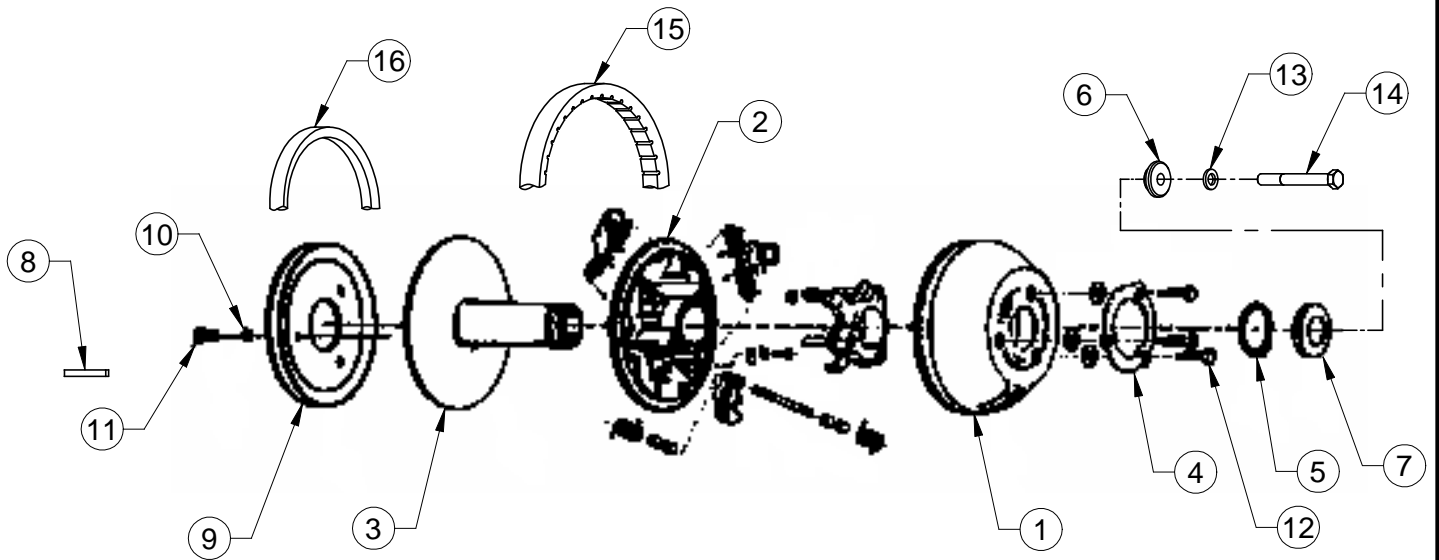

PRIMARY (DRIVER)