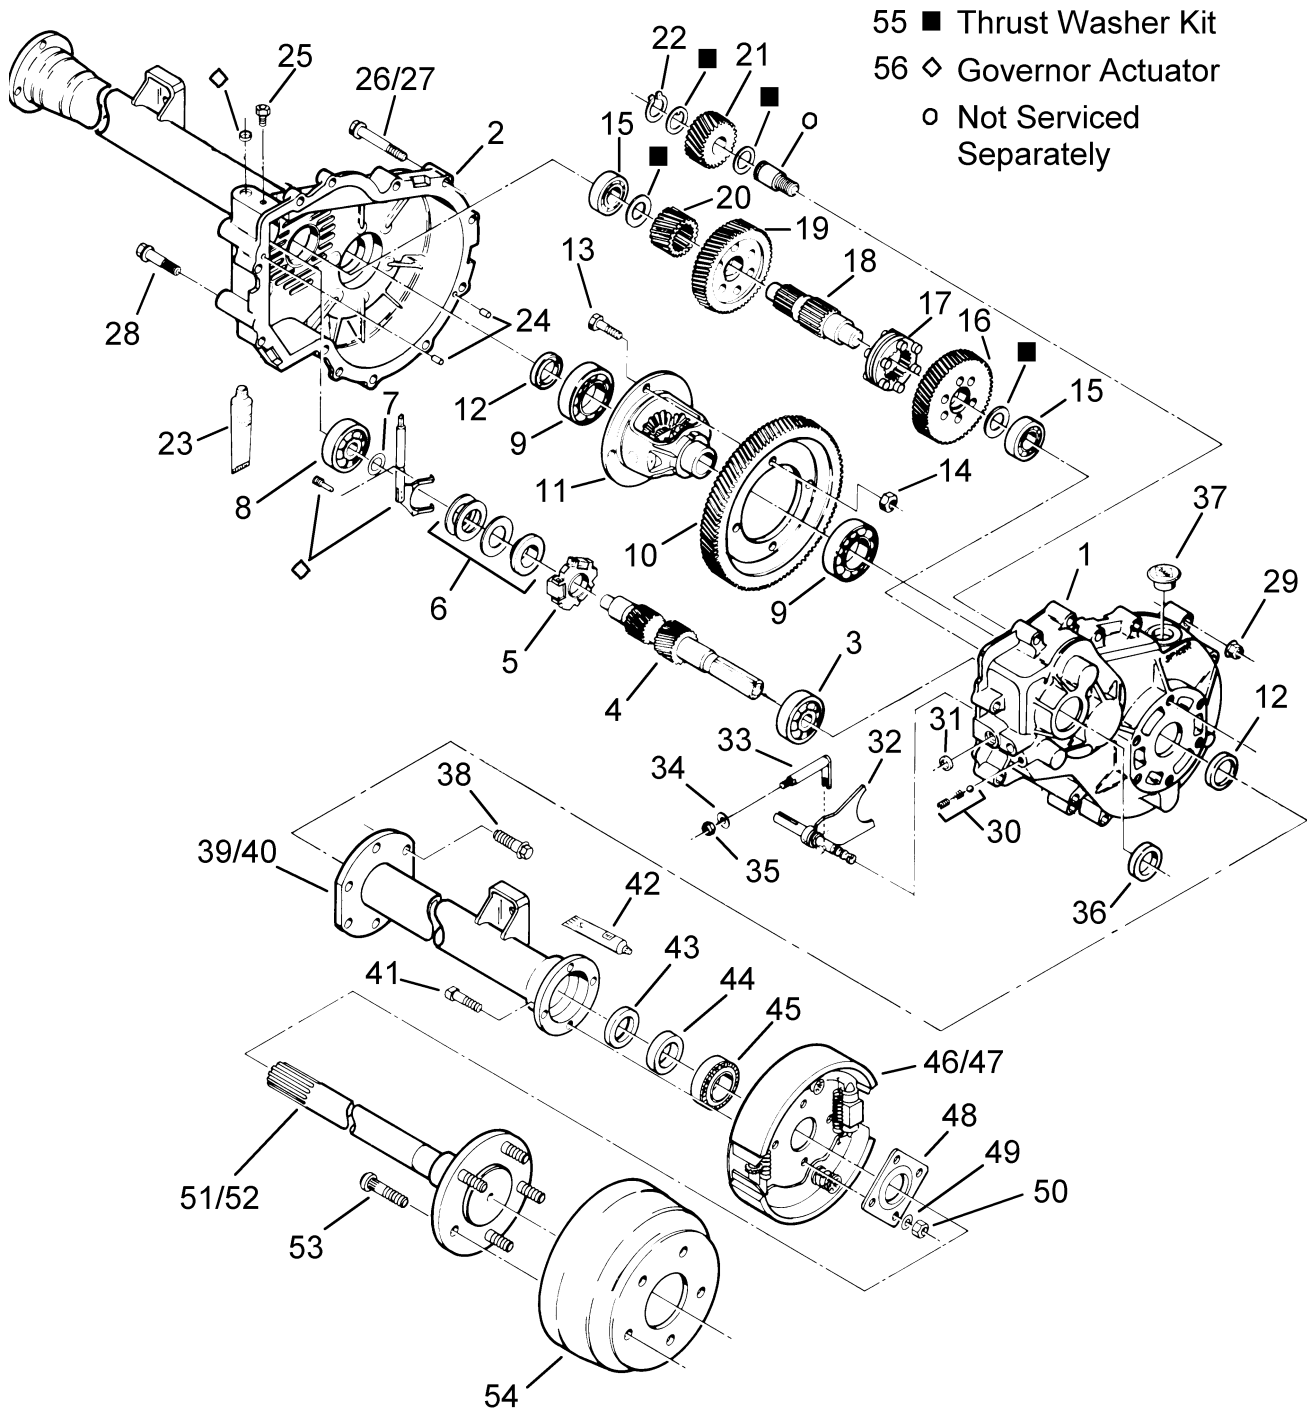

STANDARD DANA REAR GAS AXLE & BRAKES 2002 & NEWER VEHICLES

ITEM	CPC PART #	DESCRIPTION	QTY.	SI PART #
81	---	Shield, Dust (Available as items 46m & 47m or special order)	1	---
82*	41816-86B	Kit, Spring (Includes Items 76 - 80)	1	729999
HYDRAULIC BRAKES				
46h	41813-02	Backing Plate Assembly, LH (Includes Items 83 - 91)	1	719137
47h*	41814-02	Backing Plate Assembly, RH (Includes Items 83 - 91)	1	719138
83	41260-02	Wheel Cylinder, Complete	1	759795
84	(see items 46 & 47)	Strut & Lever Assembly, Parking Brake, LH (Only available as items 46h & 47h or special order)	1	---
84	(see items 46 & 47)	Strut & Lever Assembly, Parking Brake, RH (Only available as items 46h & 47h or special order)	1	---
85	41818-05	Kit, Shoe & Lining Assembly, 160mm (4 Shoes)	1	759740
86	---	Cover, Parking Brake Lever Opening (Only available as special order)	1	---
87	(see item 92)	Spring, Shoe Return (Only available as item 92)	1	---
88	(see item 92)	Spring, Shoe Retaining (Only available as item 92)	1	---
89	(see items 46 & 47)	Shield, Dust (Only available as items 46h & 47h)	1	---
90	(see items 92 & 93)	Spring Clip, Shoe Retaining (Only available as item 92)	2	---
91	(see items 92 & 93)	Adjuster (Only available as items 92 & 93)	2	---
92*	---	Kit, Hardware (Includes Items 87, 88, 90, 91 - Services two brake assemblies, special order only)	1	---
93*	41732-07	Kit, Adjuster (Includes Items 91 & Installation Hardware - Services Two Brake Assemblies)	1	759796
94m*	82660-02	Complete Gas Axle with Mechanical Brakes (Includes items 1 - 58)	-	719043
94h*	82863-03	Complete Gas Axle with Hydraulic Brakes (Includes items 1 - 58)	-	719253
95*	---	Center Section, Complete (Excludes Axle Asm's 38 & 39. Only available as special order.)	1	---

* Item not shown

HEAVY DUTY DANA REAR GAS AXLE & BRAKES

- 55 ■ Thrust Washer Kit
- 56 ◇ Governor Actuator
- Not Serviced Separately

REV PRELIM